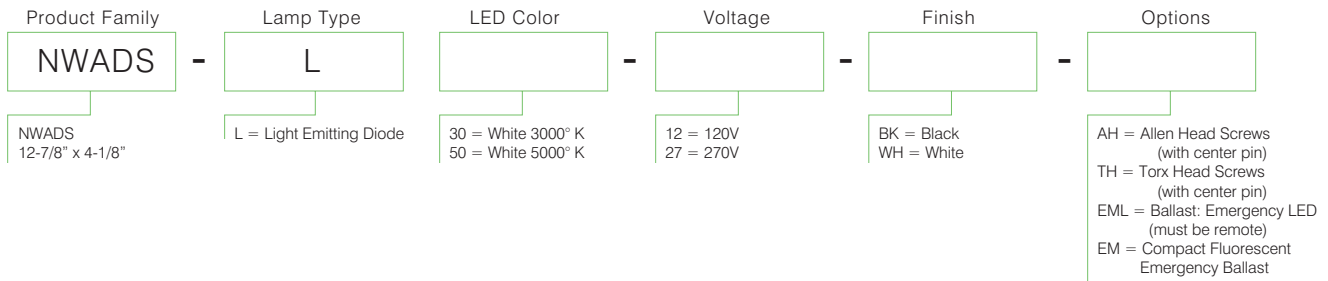

FASTENERS:

Allen head screws (without center pin) - standard.

FINISH:

Extremely durable oven baked polyester powdercoat following a 5 stage iron phosphate pre-treatment in Black or White.

LABEL:

Notes:

Specifications and Dimensions are subject to change without notice. For additional options and dimensional details please consult your New Star Lighting Representative. For specific electronic ballast, specify brand and catalog number. The New Star Promise will repair or replace any VR architectural fixture when installed according to New Star's instructions for the life of the original installation if the fixture should fail due to physical abuse.

MOUNTING DIMENSIONS

ANDANTE - LED

LED SERIES

VR ARCHITECTURAL LUMINAIRE

LED

12-7/8" x 4-1/8"

ORDERING INFORMATION

ANDANTE - LED VR ARCHITECTURAL LUMINAIRE LED SERIES

Notes:

Specifications and Dimensions are subject to change without notice. For additional options and dimensional details please consult your New Star Lighting Representative. For specific electronic ballast, specify brand and catalog number. The New Star Promise will repair or replace any VR architectural fixture when installed according to New Star's instructions for the life of the original installation if the fixture should fail due to physical abuse.