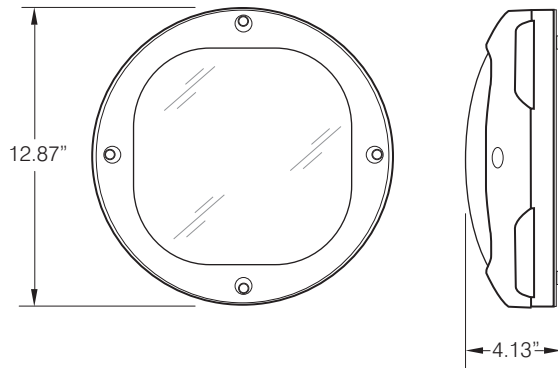

ANDANTE - LED

LED SERIES

VR ARCHITECTURAL LUMINAIRE

LED

12-7/8" x 4-1/8"

PROJECT:
TYPE:
PRODUCT NUMBER:
APPROVED BY:
DATE:

DIMENSIONAL DATA

DESCRIPTION

MOUNTING DIMENSIONS

ANDANTE - LED

LED SERIES

VR ARCHITECTURAL LUMINAIRE

LED

12-7/8" x 4-1/8"

ORDERING INFORMATION

ANDANTE - LED VR ARCHITECTURAL LUMINAIRE LED SERIES