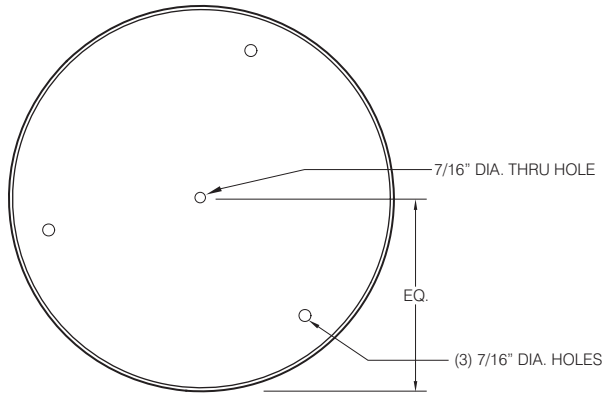

MOUNTING DIMENSIONS

ANDANTE - LED

LED SERIES

VR ARCHITECTURAL LUMINAIRE

LED

12-7/8" x 4-1/8"

ORDERING INFORMATION

ANDANTE - LED VR ARCHITECTURAL LUMINAIRE LED SERIES