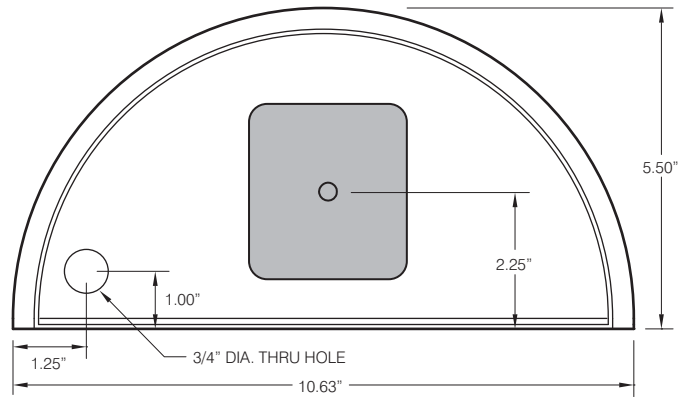

LABEL:

DUETT - LED

LED SERIES

VR ARCHITECTURAL LUMINAIRE

LED

5-5/8" x 10-11/16" x 6-7/8"

MOUNTING DIMENSIONS

ORDERING INFORMATION