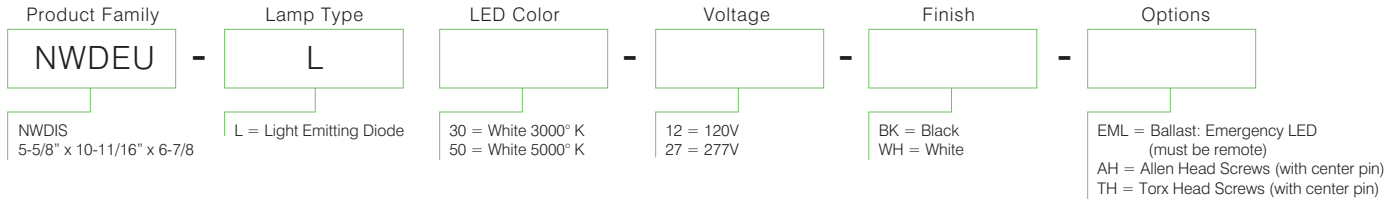

ORDERING INFORMATION

DUETT - LED VR ARCHITECTURAL LUMINAIRE

LED SERIES

Notes:

Specifications and Dimensions are subject to change without notice. For additional options and dimensional details please consult your New Star Lighting Representative. For specific electronic ballast, specify brand and catalog number. The New Star Promise will repair or replace any VR architectural fixture when installed according to New Star's instructions for the life of the original installation if the fixture should fail due to physical abuse.