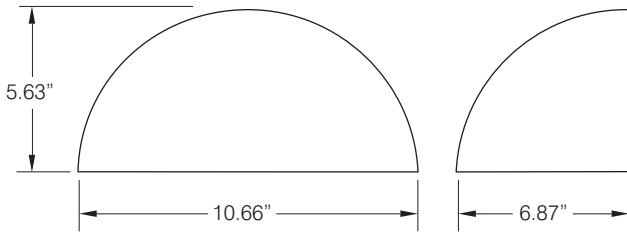

DIMENSIONAL DATA

DESCRIPTION

This architectural fixture offers an innovative solution for upscale, smart LED illumination without compromising strength. When the aesthetics and design is as important its durability, this vandal resistant fixture is the answer. The housing and face plate are both die-cast aluminum and provides exceptional durability and stability in the harshest of environments. We are pleased to offer a solution for higher end applications with our architectural luminaires. This fixture is IP65 rated, dust proof, splash proof and rugged enough for any demanding situation. This is ideal for any installation requiring a stylish option for today's green lighting needs while delivering protection from the extremes of Mother Nature or defacement from vandalism.

APPLICATION

- Public Areas
- Schools
- Hospitality
- Exterior Wall
- Corridors/Stairways
- Underpasses

SPECIFICATION FEATURES

HOUSING:
Die cast, one piece in low copper, high magnesium marine application aluminum alloy.

LENS:
UV stabilized white opal polycarbonate.

ELECTRONICS:
Electronic Ballast <10% THD standard. Lamps by others.

LED:
4.8W on 1 LED module. Available in two color temperatures (3000° K & 5000° K).

REFLECTOR:
.40" thick white aluminum for high reflectivity.
- for LED Aluminum reflector to serve as heat sink and unitized with electrical components.

GASKET:
An injection molded, continuous piece silicone rubber gasket to prevent infiltration.

FASTENERS:
Allen head screws (without center pin) - standard.

FINISH:
Extremely durable oven baked polyester powdercoat following a 5 stage iron phosphate pre-treatment in Black or White.

LABEL: