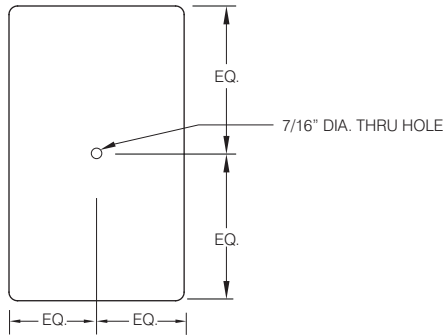

FASTENERS:

Allen head screws (without center pin) - standard.

FINISH:

Extremely durable oven baked polyester powdercoat following a 5 stage iron phosphate pre-treatment in Black or White.

LABEL:

Notes:

Specifications and Dimensions are subject to change without notice. For additional options and dimensional details please consult your New Star Lighting Representative. For specific electronic ballast, specify brand and catalog number. The New Star Promise will repair or replace any VR architectural fixture when installed according to New Star's instructions for the life of the original installation if the fixture should fail due to physical abuse.

LUDO MINI - LED

LED SERIES

VR ARCHITECTURAL LUMINAIRE

LED

5-7/8" x 9-3/8" x 4"

MOUNTING DIMENSIONS

ORDERING INFORMATION

LUDO MINI - LED VR ARCHITECTURAL LUMINAIRE LED SERIES