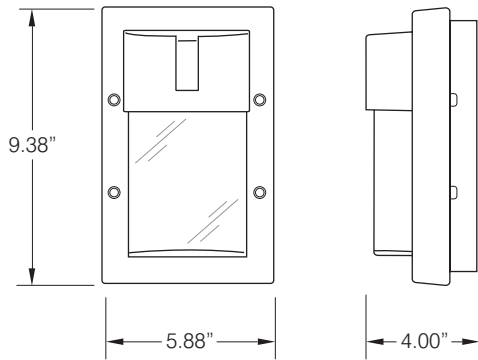

LUDO MINI - LED

LED SERIES

VR ARCHITECTURAL LUMINAIRE

LED

5-7/8" x 9-3/8" x 4"

PROJECT:
TYPE:
PRODUCT NUMBER:
APPROVED BY:
DATE:

DIMENSIONAL DATA

DESCRIPTION

LUDO MINI - LED

LED SERIES

VR ARCHITECTURAL LUMINAIRE

LED

5-7/8" x 9-3/8" x 4"

MOUNTING DIMENSIONS

ORDERING INFORMATION

LUDO MINI - LED VR ARCHITECTURAL LUMINAIRE LED SERIES