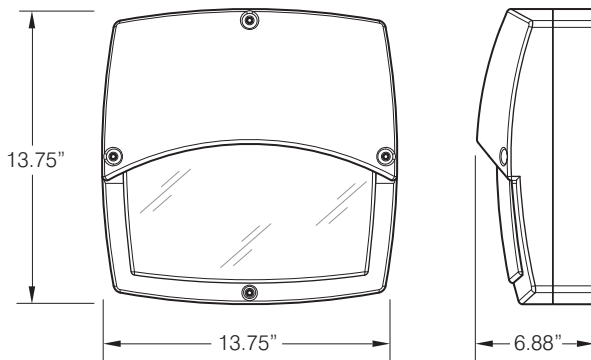

## LED SERIES

VR ARCHITECTURAL LUMINAIRE

LED  
13-3/4" x 13-3/4" x 6-7/8"

PROJECT:
TYPE:
PRODUCT NUMBER:
APPROVED BY:
DATE:

### DIMENSIONAL DATA

### MOUNTING DIMENSIONS