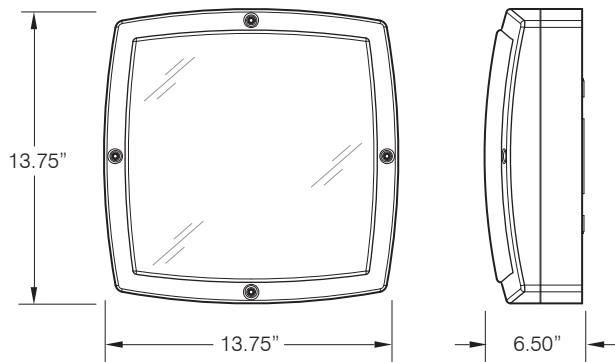

Rock - LED

LED SERIES

VR ARCHITECTURAL LUMINAIRE

LED

13-3/4" x 13-3/4" x 6-1/2"

PROJECT:
TYPE:
PRODUCT NUMBER:
APPROVED BY:
DATE:

DIMENSIONAL DATA

DESCRIPTION

Rock - LED

LED SERIES

VR ARCHITECTURAL LUMINAIRE

LED

13-3/4" x 13-3/4" x 6-1/2"

MOUNTING DIMENSIONS

ORDERING INFORMATION

ROCK - LED VR ARCHITECTURAL LUMINAIRE LED SERIES