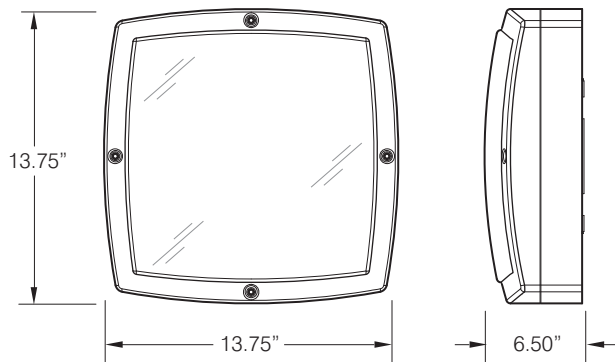

Rock - LED

LED SERIES

VR ARCHITECTURAL LUMINAIRE

LED

13-3/4" x 13-3/4" x 6-1/2"

PROJECT:
TYPE:
PRODUCT NUMBER:
APPROVED BY:
DATE:

DIMENSIONAL DATA

DESCRIPTION

Rock - LED

LED SERIES

VR ARCHITECTURAL LUMINAIRE

LED

13-3/4" x 13-3/4" x 6-1/2"

MOUNTING DIMENSIONS

ORDERING INFORMATION

ROCK - LED VR ARCHITECTURAL LUMINAIRE LED SERIES