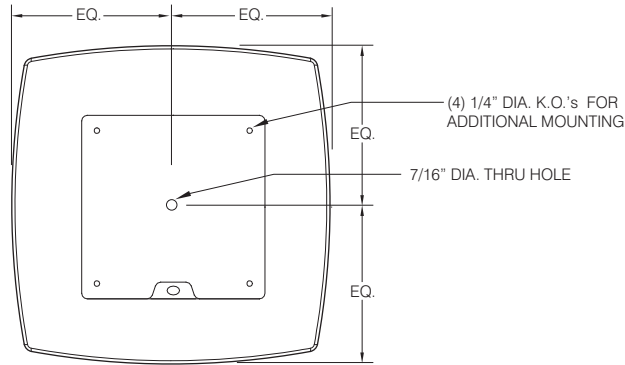

Rock - LED

LED SERIES

VR ARCHITECTURAL LUMINAIRE

LED

13-3/4" x 13-3/4" x 6-1/2"

MOUNTING DIMENSIONS

ORDERING INFORMATION

ROCK - LED VR ARCHITECTURAL LUMINAIRE LED SERIES