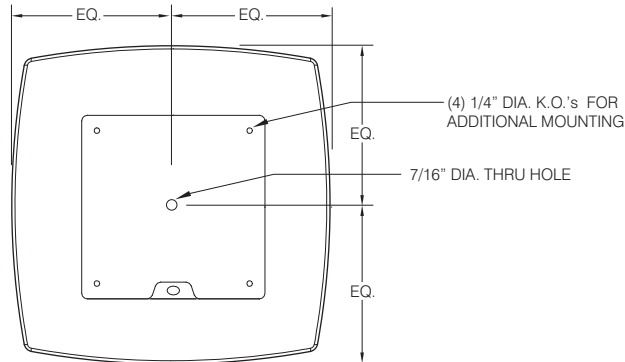

Rock - LED

LED SERIES

VR ARCHITECTURAL LUMINAIRE

LED

13-3/4" x 13-3/4" x 6-1/2"

MOUNTING DIMENSIONS

ORDERING INFORMATION

ROCK - LED VR ARCHITECTURAL LUMINAIRE LED SERIES