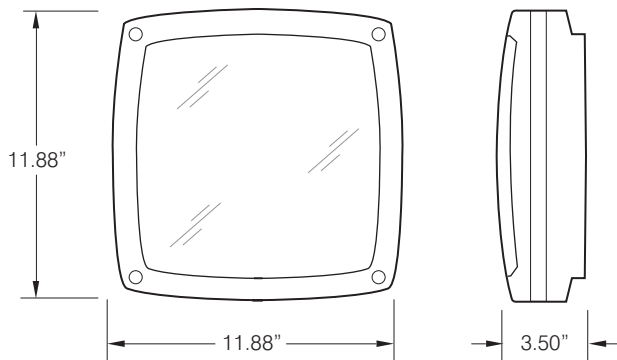

SIDEWALK - LED

LED SERIES

VR ARCHITECTURAL LUMINAIRE

LED

11-7/8" x 11-7/8" x 3-1/2"

PROJECT:
TYPE:
PRODUCT NUMBER:
APPROVED BY:
DATE:

DIMENSIONAL DATA

DESCRIPTION

MOUNTING DIMENSIONS

SIDEWALK - LED

LED SERIES

VR ARCHITECTURAL LUMINAIRE

LED

11-7/8" x 11-7/8" x 3-1/2"

ORDERING INFORMATION

SIDEWALK - LED VR ARCHITECTURAL LUMINAIRE LED SERIES