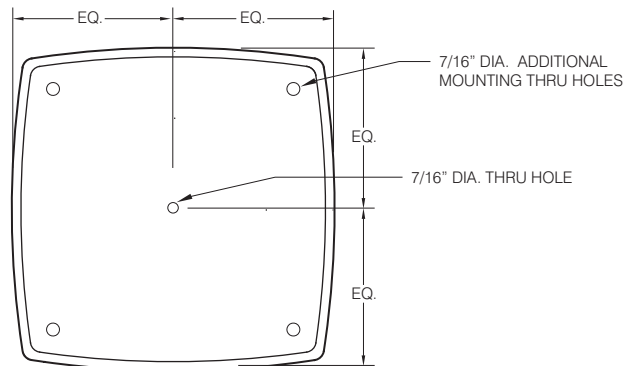

MOUNTING DIMENSIONS

SIDEWALK - LED

LED SERIES

VR ARCHITECTURAL LUMINAIRE

LED

11-7/8" x 11-7/8" x 3-1/2"

ORDERING INFORMATION

SIDEWALK - LED VR ARCHITECTURAL LUMINAIRE LED SERIES