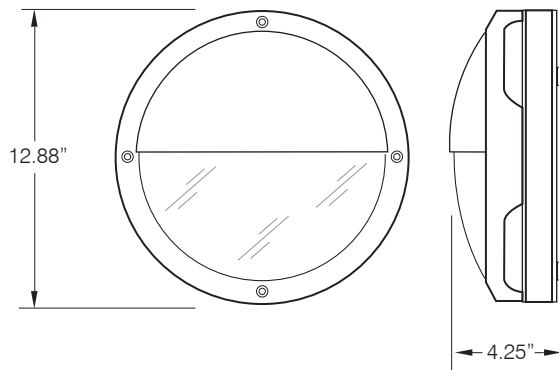

## LED SERIES

VR ARCHITECTURAL LUMINAIRE

LED  
12-7/8" x 4-1/4"

PROJECT:
TYPE:
PRODUCT NUMBER:
APPROVED BY:
DATE:

### DIMENSIONAL DATA

### MOUNTING DIMENSIONS