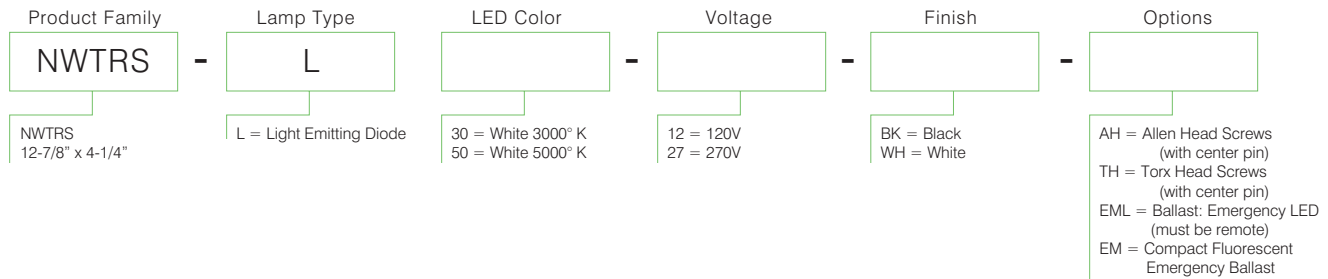

ORDERING INFORMATION

TARDO - LED VR ARCHITECTURAL LUMINAIRE
LED SERIES

Notes:

Specifications and Dimensions are subject to change without notice. For additional options and dimensional details please consult your New Star Lighting Representative. For specific electronic ballast, specify brand and catalog number. The New Star Promise will repair or replace any VR architectural fixture when installed according to New Star's instructions for the life of the original installation if the fixture should fail due to physical abuse.