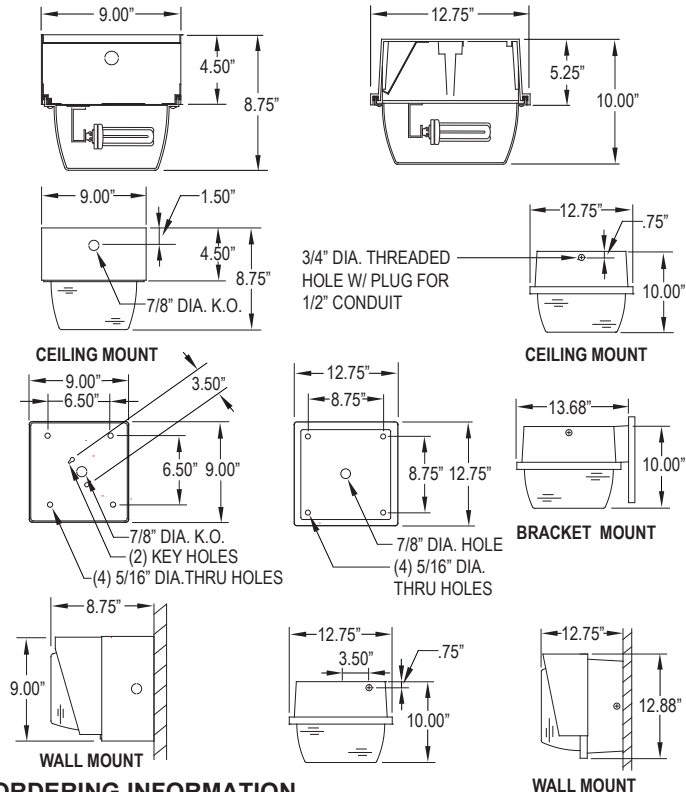

### DIMENSIONAL DATA

#### HOUSING:

Heavy wall cast aluminum with wire access on four sides and back via threaded .500" conduit entrance holes.