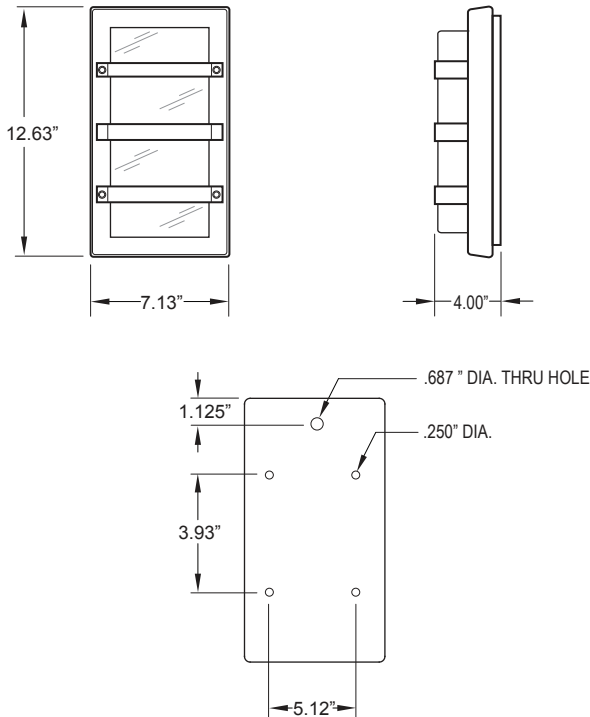

TRIO

VR ARCHITECTURAL SERIES
SURFACE LUMINAIRE
FLUORESCENT/LED

DIMENSIONAL DATA

PROJECT:
TYPE:
PRODUCT:
APPROVED:
DATE:

FEATURES

The New Star " Trio " is an architectural fixture that offers an innovative solution for upscale smart illumination without compromising strength

- Design orientation luminaire delivering protection against vandalism
- Die cast aluminum housing and face plate for durability and stability in the harshest of enviroments.
- Dust/splash proof and rugged enough for demanding situations
- Many lamp options available
- IP65 Rated

APPLICATION

- Public Areas
- Schools
- Hospitality
- Exterior Wall
- Corridors/Stairways
- Underpasses

SPECIFICATION FEATURES

HOUSING:

Die cast, one piece in low copper, high magnesium marine application aluminum alloy.

LENS:

UV stabilized white opal polycarbonate.

ELECTRONICS:

Fluorescent:

Electronic Ballast <10% THD standard.

LED:

9.6W on 2 LED modules. Available in three color temperatures (3500° K, 4000° K& 5000° K).

REFLECTOR:

.40" thick white aluminum for high reflectivity.
- for LED Aluminum reflector to serve as heat sink and unitized with electrical components.

GASKET:

An injection molded, continuous piece silicone rubber gasket to prevent infiltration.

FASTENERS:

Allen head screws (without center pin) - standard.

FINISH:

Extremely durable oven baked polyester powdercoat following a 5 stage iron phosphate pre-treatment in Black or White.

LABEL:

ORDERING INFORMATION

Product Family

NWTRI

NWTRI
12-5/8" x 7-1/8" x 4"

of Lamps/Lamp Type

1 = 1 Lamp	2 = 2 Lamp
7TW = 7W Twin G-23	7TW = 7W Twin G-23
9TW = 9W Twin G-23	9TW = 9W Twin G-23
13TW = 13W Twin Gx23	13TW = 13W Twin Gx23
13E = 13W Twin 2Gx7	13E = 13W Twin 2Gx7
13 = 13W Triple Gx24q-1	13 = 13W Triple Gx24q-1
13Q = 13W Quad G24q-1	13Q = 13W Quad G24q-1
18 = 18W Triple Gx24q-2	18 = 18W Triple Gx24q-2
18Q = 18W Quad G24q-2	18Q = 18W Quad G24q-2
26 = 26W Triple Gx24q-3	26 = 26W Triple Gx24q-3
26Q = 26W Quad G24q-3	26Q = 26W Quad G24q-3
32 = 32W Triple Gx24q-3	
42 = 42W Triple Gx24q-4	

LED:

L35 = 3500°K
L40 = 4000°K
L50 = 5000°K

Voltage

12 = 120V
27 = 277V
UN = Universal
(120V-277V)

Finish

BK = Black
WH = White
BZ = Bronze
PA = Painted Aluminum

Options

EM = Ballast: Emergency* ♦
(300-750 Lumens)
EML= Emergency Battery *
LED (must be remote)
TH = Torx Head Screws

* Cannot use with UN voltage option
♦ Remote mount only

3-10-16

Notes:

Specifications and Dimensions are subject to change without notice. For additional options and dimensional details please consult your New Star Lighting Representative. For specific electronic ballast, specify brand and catalog number.