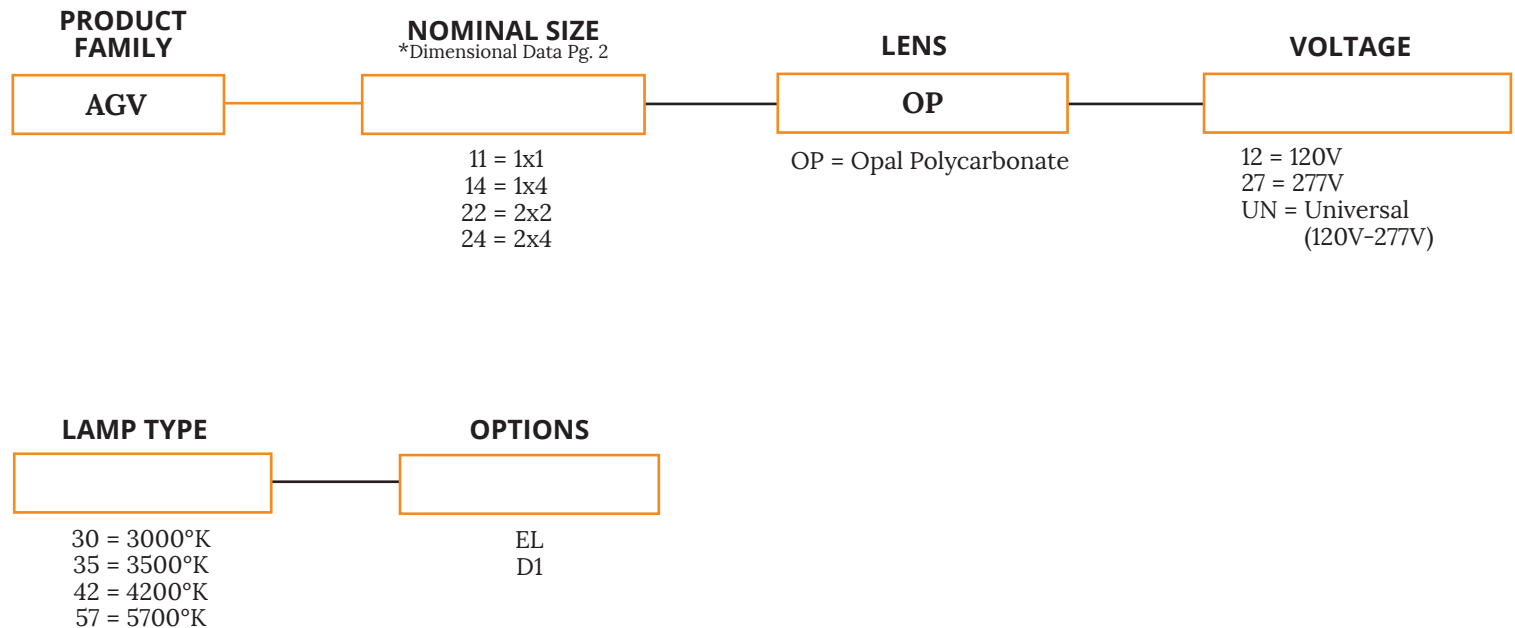

ORDERING INFORMATION

Ex: AGV11-OP-UN-42-D1

KEY

EL = Emergency Battery Pack
D1 = 0-10V dimming with 1-100% range