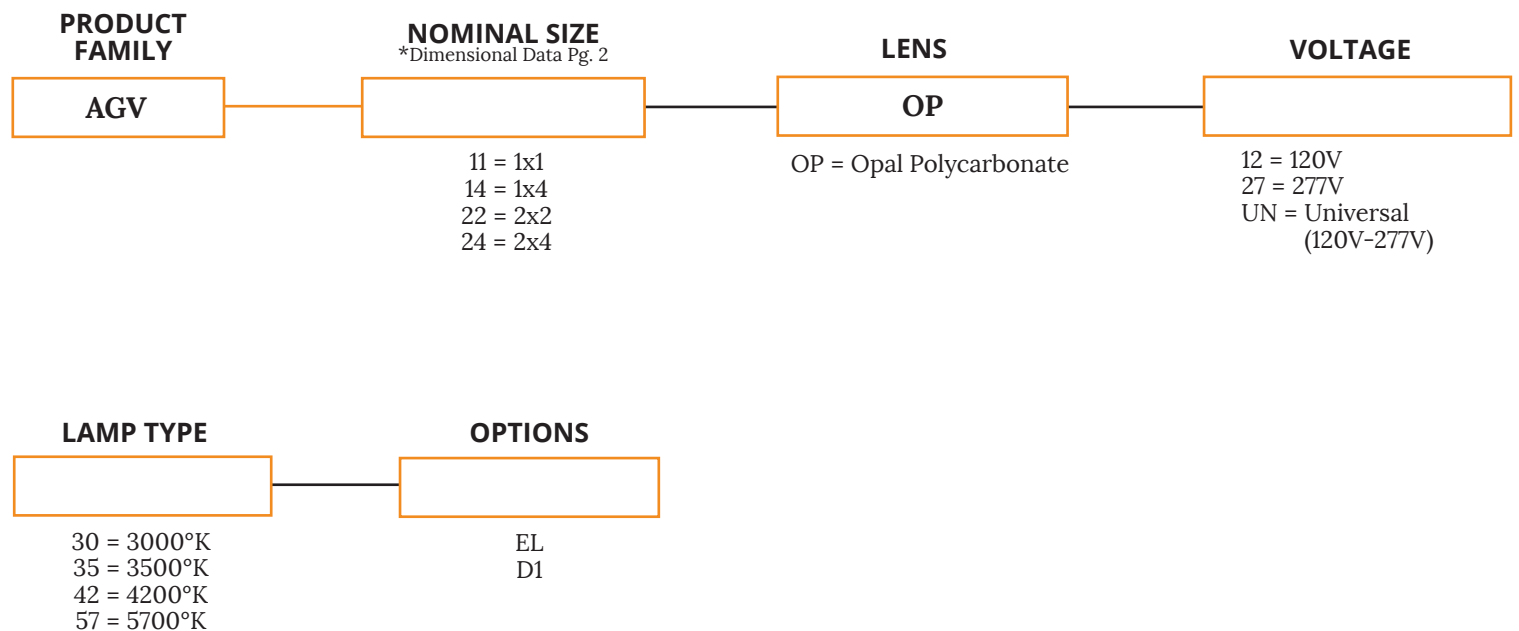

ORDERING INFORMATION

Ex: AGV11-OP-UN-42-D1

KEY

EL = Emergency Battery Pack
D1 = Dimming Driver 1%

Notes:
Specifications and Dimensions are subject to change without notice.
For additional options and dimensional details please consult your New Star Lighting Representative.