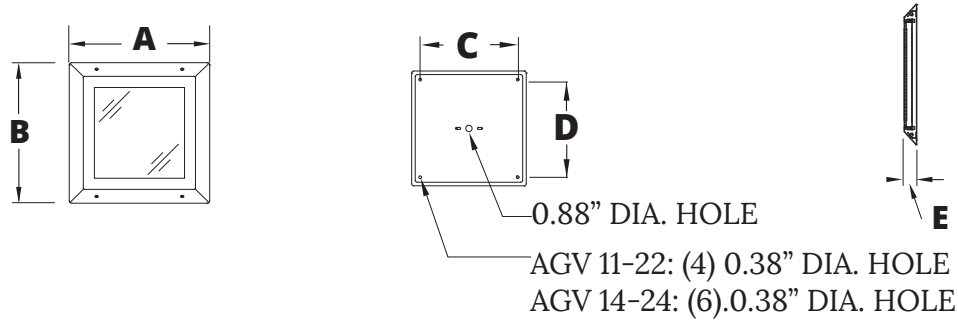

STARTILE 11-14-22-24 LED VR

AGV11/AGV14/AGV22/AGV24

DIMENSIONAL DATA

	A	B	C	D	E
AGV11	15.87"	15.87"	13.38"	13.38"	1.31"
AGV14	51.31"	15.87"	24.41"	13.38"	1.31"
AGV22	27.69"	27.9"	25.19"	25.19"	1.31"
AGV24	51.81"	27.69"	24.66"	25.19"	1.31"