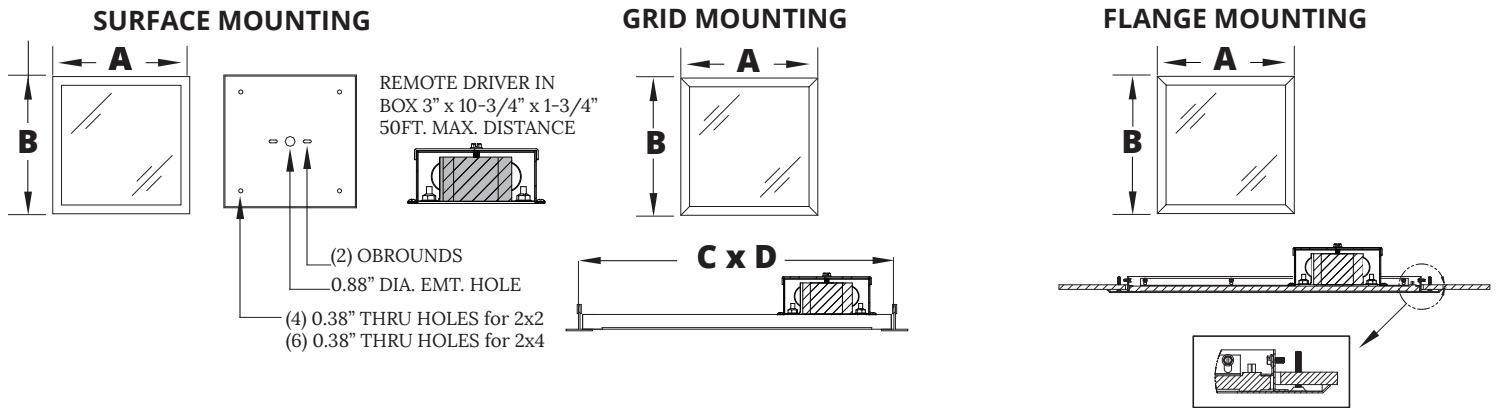

ORDERING INFORMATION

Ex: AGS24-OP-UN-TW

KEY

- EQ = Earthquake Clips α ≈ Operates via DMX
EL1 = Emerg. Batt. LED Low α Can only be used with Grid
D1 = Dimming Driver 1%

Notes:
Image is a 2x4 StarTile
Specifications and Dimensions are subject to change without notice.
For additional options and dimensional details please consult your New Star Lighting Representative.

DIMENSIONAL DATA

	A	B	C	D	Depth	Recommended Ceiling Cut-Out
AGS22	23.77"	23.77"	-	-	1.00"	N/A
AGS24	23.81"	47.93"	-	-	1.00"	N/A
AGG22	23.62"	23.62"	24"	24"	0.56"	N/A
AGG24	23.62"	47.62"	24"	48"	0.56"	N/A
AGF22	27.188"	27.188"	-	-	1.30"	24.188" x 24.188"
AGF24	50.813"	27.188"	-	-	1.30"	24.188" x 50.813"