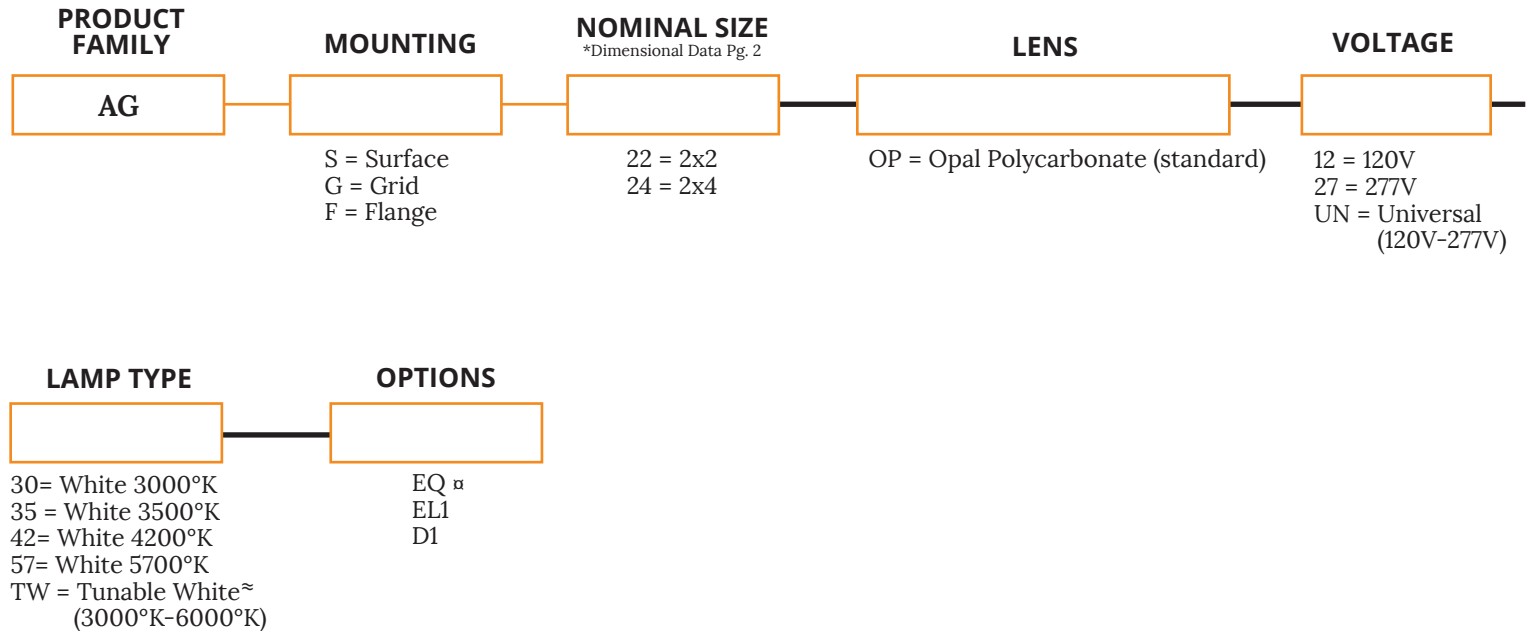

STARTILE 22-24 LED

AGS22/AGS24/AGG22/AGG24/AGF22/AGF24

SPECIFICATION FEATURES

- HOUSING:** Fixture Frame White Extruded Aluminum. Surface fixtures have a cold rolled steel back pan. Flange fixtures have an external frame in cold rolled steel.
- LENS:** Opal Polycarbonate lens standard.
- LED:** Available in four white color temperatures 3000°K, 3500°K, 4200°K and 5700°K. Other color temperatures available, consult factory. Optional Tunable White, operates via DMX. Standard 0-10V dimming with 10-100% range.
- POWER SUPPLY:** LED Driver Included.
Surface Mount has remote driver.
Grid/Flange Mount has an integral driver.
Input Voltage: AC120V-277V
AG22: Input Power 40.0W
AG24: Input Power 75.0W

APPLICATION:
Hospitals, Patient Rooms, Exam Rooms, Public Areas, Hotels, Dental Offices, Schools, Offices, and more.

MOUNTING:
Mounting screws are not provided.

LABEL:
Fixture is listed for UL Damp Location.

ORDERING INFORMATION

Ex: AGS24-OP-UN-TW

KEY

- EQ = Earthquake Clips α ≈ Operates via DMX
EL1 = Emerg. Batt. LED Low α Can only be used with Grid
D1 = Dimming Driver 1%

Notes:
Image is a 2x4 StarTile
Specifications and Dimensions are subject to change without notice.
For additional options and dimensional details please consult your New Star Lighting Representative.