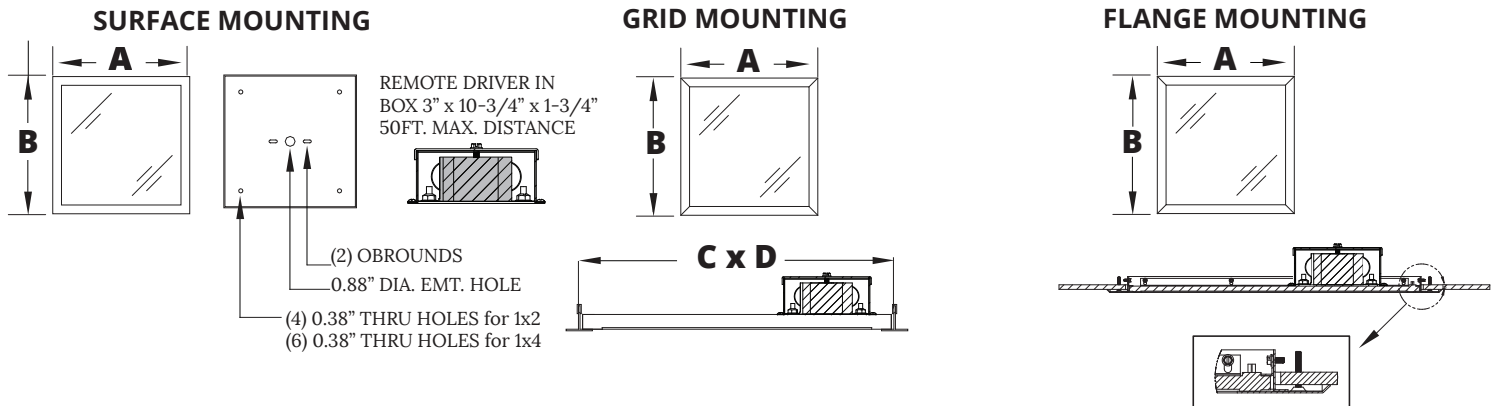

ORDERING INFORMATION

Ex: AGS14-OP-UN-42

KEY

- EQ = Earthquake Clips/Suspended mounting bracket clips ^α
- EL1 = Emerg. Batt. LED Low
- DM1 = 0-10V dimming with 1-100% range
- [≈] Operates via DMX
- [§] Not available in 14 (1x4)
- ^α Can only be used with Grid

Notes:
Image is a 1x4 StarTile
Specifications and Dimensions are subject to change without notice.
For additional options and dimensional details please consult your New Star Lighting Representative.

DIMENSIONAL DATA