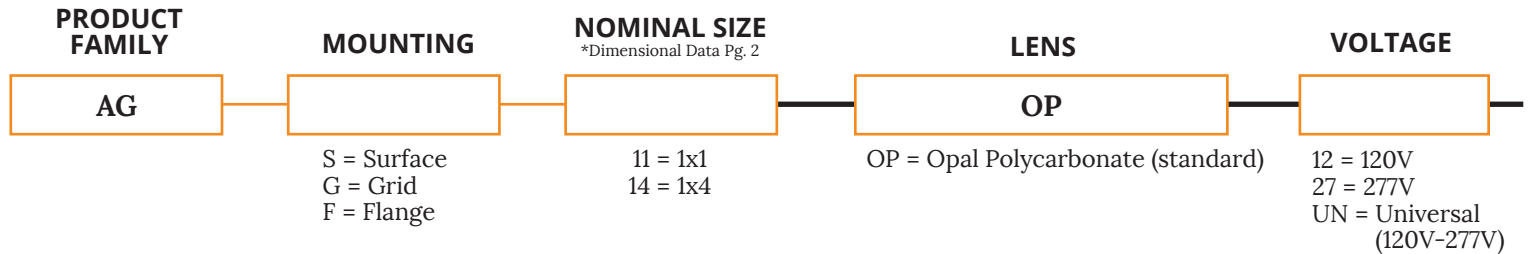

STARTILE 11-14 LED

AGS11/AGS14/AGG11/AGG14/AGF11/AGF14

SPECIFICATION FEATURES

- HOUSING:** Fixture Frame White Extruded Aluminum. Surface fixtures have a cold rolled steel back pan. Flange fixtures have an external frame in cold rolled steel.
- LENS:** Opal Polycarbonate lens standard.
- LED:** Available in four white color temperatures 3000°K, 3500°K, 4200°K and 5700°K. Other color temperatures available, consult factory. Optional Tunable White, operates via DMX. Standard 0-10V Meanwell dimming driver with 10-100% range.
- POWER SUPPLY:** Surface Mount has remote driver. Grid/Flange Mount has an integral driver. Input Voltage: AC120V-277V
AG11: Input Power 18.0W
AG14: Input Power 40.0W

ORDERING INFORMATION

Ex: AGS14-OP-UN-42

KEY

- EQ = Earthquake Clips/Suspended mounting bracket clips ^α
- EL1 = Emerg. Batt. LED Low
- DM1 = 0-10V dimming with 1-100% range
- [≈] Operates via DMX
- [§] Not available in 14 (1x4)
- ^α Can only be used with Grid