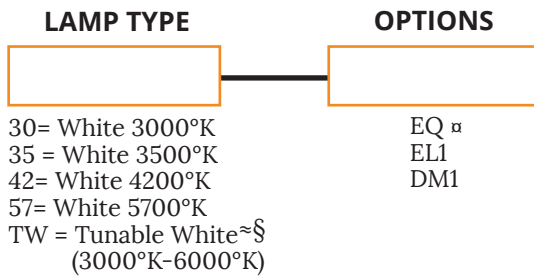

STARTILE 11-14 LED

AGS11/AGS14/AGG11/AGG14/AGF11/AGF14

SPECIFICATION FEATURES

- HOUSING:** Fixture Frame White Extruded Aluminum. Surface fixtures have a cold rolled steel back pan. Flange fixtures have an external frame in cold rolled steel.
- LENS:** Opal Polycarbonate lens standard.
- LED:** Available in four white color temperatures 3000°K, 3500°K, 4200°K and 5700°K. Other color temperatures available, consult factory. Optional Tunable White, operates via DMX. Standard 0-10V Meanwell dimming driver with 10-100% range.
- POWER SUPPLY:** Surface Mount has remote driver. Grid/Flange Mount has an integral driver. Input Voltage: AC120V-277V
AG11: Input Power 18.0W
AG14: Input Power 40.0W

ORDERING INFORMATION

Ex: AGS14-OP-UN-42

KEY

- EQ = Earthquake Clips/Suspended mounting bracket clips ^α
- EL1 = Emerg. Batt. LED Low
- DM1 = 0-10V dimming with 1-100% range
- [≈] Operates via DMX
- [§] Not available in 14 (1x4)
- ^α Can only be used with Grid