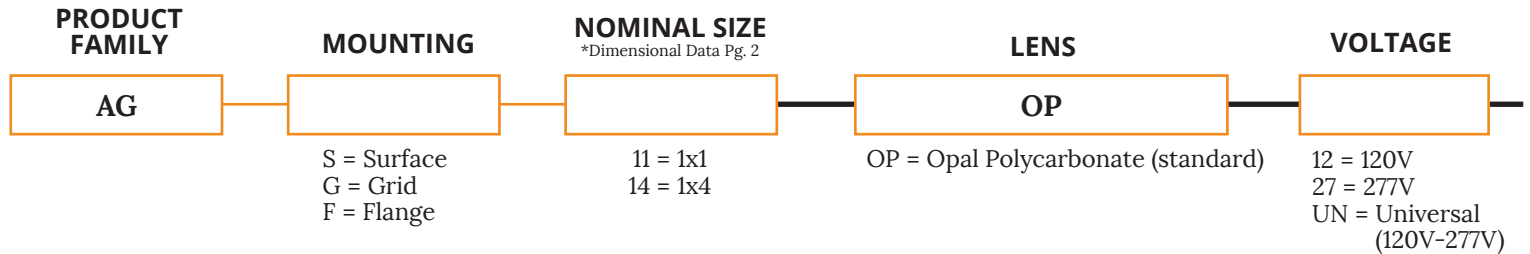

STARTILE 11-14 LED
AGS11/AGS14/AGG11/AGG14/AGF11/AGF14

SPECIFICATION FEATURES

- HOUSING:** Fixture Frame White Extruded Aluminum. Surface fixtures have a cold rolled steel back pan. Flange fixtures have an external frame in cold rolled steel.
- LENS:** Opal Polycarbonate lens standard.
- LED:** Available in four white color temperatures 3000°K, 3500°K, 4200°K and 5700°K. Other color temperatures available, consult factory. Optional Tunable White, operates via DMX. Standard 0-10V Meanwell dimming driver with 10-100% range.
- POWER SUPPLY:** Surface Mount has remote driver. Grid/Flange Mount has an integral driver. Input Voltage: AC120V-277V
AG11: Input Power 18.0W
AG14: Input Power 40.0W

APPLICATION:
Hospitals, Patient Rooms, Exam Rooms, Public Areas, Hotels, Dental Offices, Schools, Offices, and more.

MOUNTING:
Mounting screws are not provided.

LABEL:
Fixture is listed for UL Damp Location.

ORDERING INFORMATION

Ex: AGS14-OP-UN-42

KEY

- EQ = Earthquake Clips/Suspended mounting bracket clips ^α [≈] Operates via DMX
 EL1 = Emerg. Batt. LED Low [§] Not available in 14 (1x4)
 DM1 = 0-10V dimming with 1-100% range ^α Can only be used with Grid