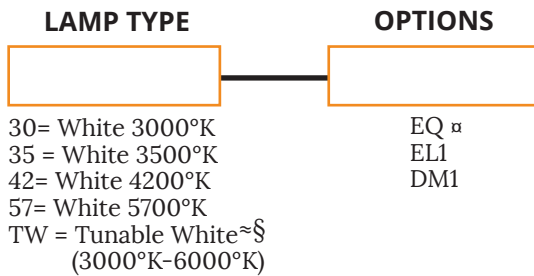

STARTILE 11-14 LED
AGS11/AGS14/AGG11/AGG14/AGF11/AGF14

SPECIFICATION FEATURES

- HOUSING:** Fixture Frame White Extruded Aluminum. Surface fixtures have a cold rolled steel back pan. Flange fixtures have an external frame in cold rolled steel.
- LENS:** Opal Polycarbonate lens standard.
- LED:** Available in four white color temperatures 3000°K, 3500°K, 4200°K and 5700°K. Other color temperatures available, consult factory. Optional Tunable White, operates via DMX. Standard 0-10V Meanwell dimming driver with 10-100% range.
- POWER SUPPLY:** Surface Mount has remote driver. Grid/Flange Mount has an integral driver. Input Voltage: AC120V-277V
AG11: Input Power 18.0W
AG14: Input Power 40.0W

ORDERING INFORMATION

Ex: AGS14-OP-UN-42

KEY

- EQ = Earthquake Clips/Suspended mounting bracket clips ^α [≈] Operates via DMX
 EL1 = Emerg. Batt. LED Low [§] Not available in 14 (1x4)
 DM1 = 0-10V dimming with 1-100% range ^α Can only be used with Grid