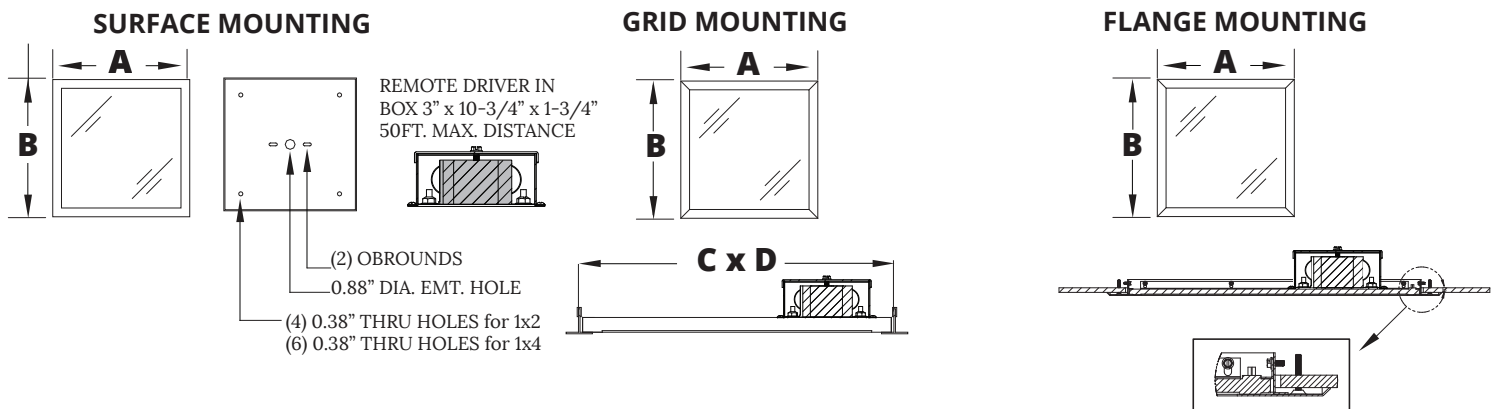

ORDERING INFORMATION

Ex: AGS14-OP-UN-42

KEY

- EQ = Earthquake Clips/Suspended mounting bracket clips ^α [≈] Operates via DMX
 EL1 = Emerg. Batt. LED Low [§] Not available in 14 (1x4)
 DM1 = 0-10V dimming with 1-100% range ^α Can only be used with Grid

Notes:
Image is a 1x4 StarTile
Specifications and Dimensions are subject to change without notice.
For additional options and dimensional details please consult your New Star Lighting Representative.

DIMENSIONAL DATA