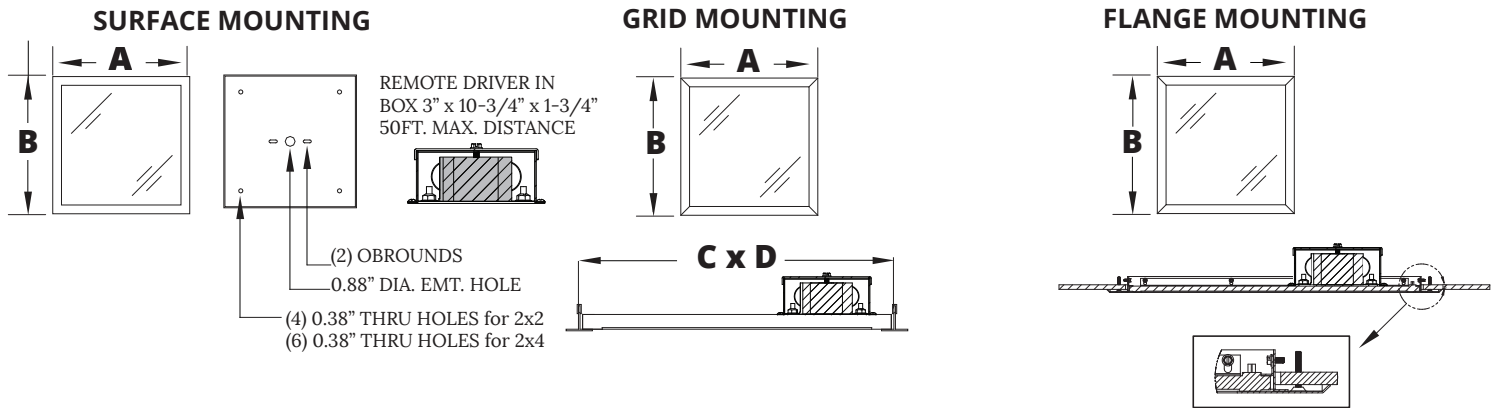

ORDERING INFORMATION

Ex: AGS24-OP-UN-TW

KEY

- EQ = Earthquake Clips/Suspended mounting bracket clips α ≈ Operates via DMX
 EL1 = Emerg. Batt. LED Low α Can only be used with Grid
 DM1 = 0-10V dimming with 1-100% range

Notes:
Image is a 2x4 StarTile
Specifications and Dimensions are subject to change without notice.
For additional options and dimensional details please consult your New Star Lighting Representative.

DIMENSIONAL DATA