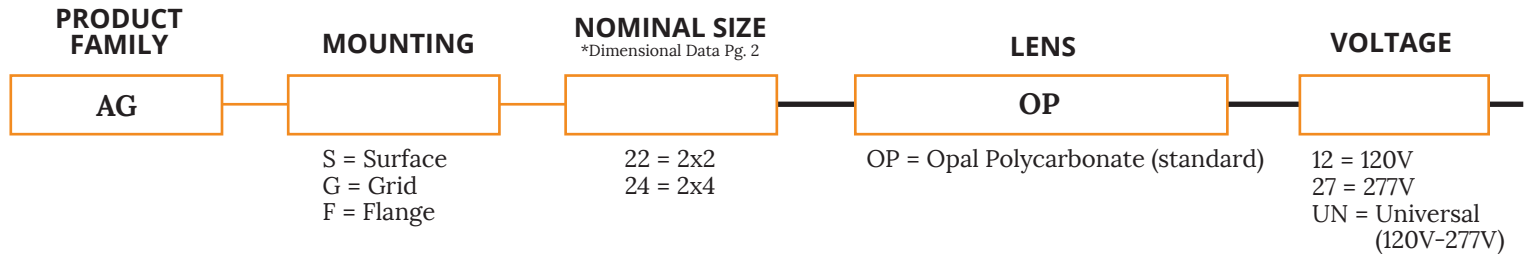

STARTILE 22-24 LED
AGS22/AGS24/AGG22/AGG24/AGF22/AGF24

SPECIFICATION FEATURES

- HOUSING:** Fixture Frame White Extruded Aluminum. Surface fixtures have a cold rolled steel back pan. Flange fixtures have an external frame in cold rolled steel.
- LENS:** Opal Polycarbonate lens standard.
- LED:** Available in four white color temperatures 3000°K, 3500°K, 4200°K and 5700°K. Other color temperatures available, consult factory. Optional Tunable White, operates via DMX. Standard 0-10V Meanwell dimming driver with 10-100% range.
- POWER SUPPLY:** Surface Mount has remote driver. Grid/Flange Mount has an integral driver. Input Voltage: AC120V-277V
AG22: Input Power 40.0W
AG24: Input Power 80.0W

APPLICATION:
Hospitals, Patient Rooms, Exam Rooms, Public Areas, Hotels, Dental Offices, Schools, Offices, and more.

MOUNTING:
Mounting screws are not provided.

LABEL:
Fixture is listed for UL Damp Location.

ORDERING INFORMATION

Ex: AGS24-OP-UN-TW

KEY

- EQ = Earthquake Clips/Suspended mounting bracket clips α ≈ Operates via DMX
 EL1 = Emerg. Batt. LED Low α Can only be used with Grid
 DM1 = 0-10V dimming with 1-100% range