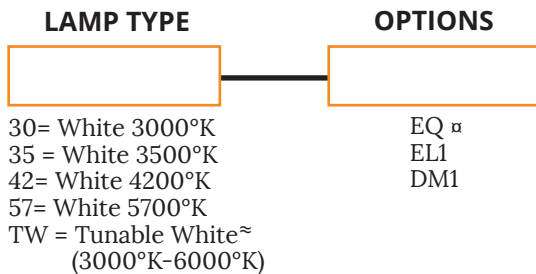

STARTILE 22-24 LED
AGS22/AGS24/AGG22/AGG24/AGF22/AGF24

SPECIFICATION FEATURES

- HOUSING:** Fixture Frame White Extruded Aluminum. Surface fixtures have a cold rolled steel back pan. Flange fixtures have an external frame in cold rolled steel.
- LENS:** Opal Polycarbonate lens standard.
- LED:** Available in four white color temperatures 3000°K, 3500°K, 4200°K and 5700°K. Other color temperatures available, consult factory. Optional Tunable White, operates via DMX. Standard 0-10V Meanwell dimming driver with 10-100% range.
- POWER SUPPLY:** Surface Mount has remote driver. Grid/Flange Mount has an integral driver. Input Voltage: AC120V-277V
AG22: Input Power 40.0W
AG24: Input Power 80.0W

ORDERING INFORMATION

Ex: AGS24-OP-UN-TW

KEY

- EQ = Earthquake Clips/Suspended mounting bracket clips α ≈ Operates via DMX
 EL1 = Emerg. Batt. LED Low α Can only be used with Grid
 DM1 = 0-10V dimming with 1-100% range