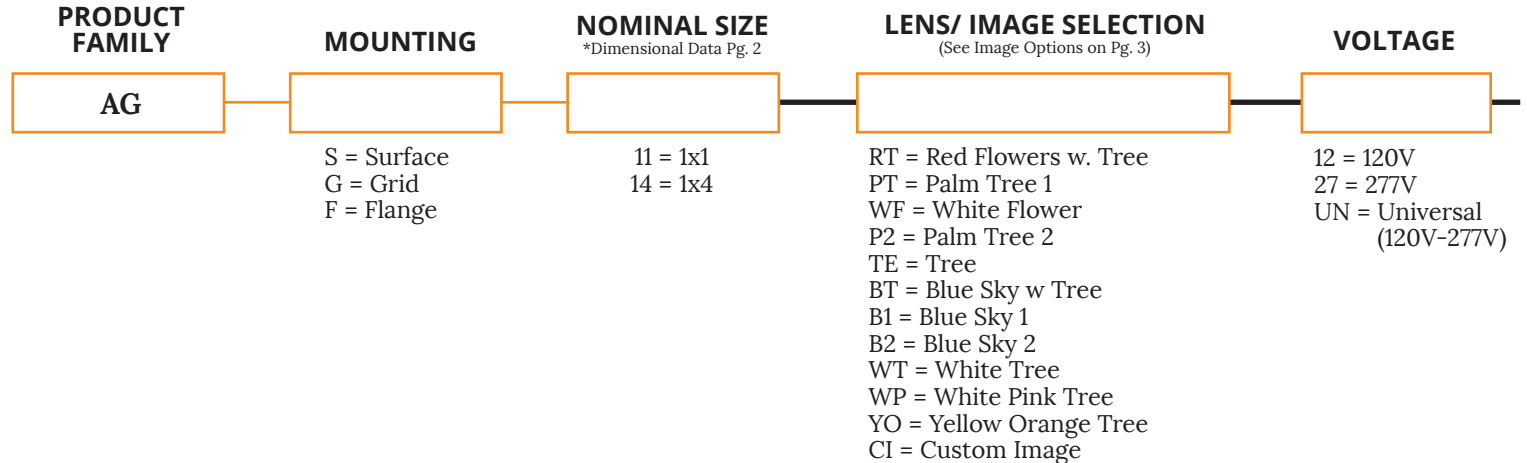

ORDERING INFORMATION

Ex: AGS11-RT-UN-57 11A

*Surface and Flange fixtures unavailable in certain configurations. Images may need to be edited based upon configuration. Consult factory for additional configuration options.

CUC = Custom Configuration.
See factory for details.

KEY

- EQ = Earthquake Clips α
- EL1 = Emerg. Batt. LED Low
- D1 = Dimming Driver 1%

- α Can only be used with Grid
- « Recommended for Image Overlays

Notes:
Image is a 1x4 StarTile with Blue Sky 2 Image Overlay (B2).
Specifications and Dimensions are subject to change without notice.
For additional options and dimensional details please consult your New Star Lighting Representative.