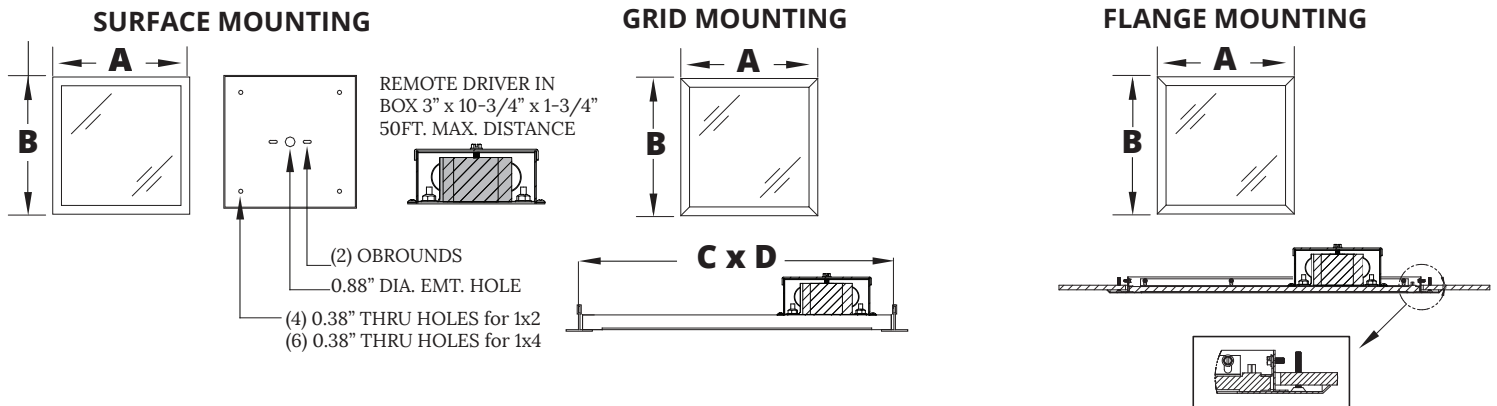

STARTILE IMAGE OVERLAY 11-14 LED

AGS11/AGS14/AGG11/AGG14/AGF11/AGF14

CONFIGURATION OPTIONS

*Consult factory for alternate configurations. Images may need to be edited based upon configuration.

DIMENSIONAL DATA

	A	B	C	D	Depth	Recommended Ceiling Cut-Out
AGS11	12.00"	12.00"	-	-	1.00"	N/A
AGS14	12.00"	47.375"	-	-	1.00"	N/A
AGG11	11.81"	11.81"	12"	12"	0.56"	N/A
AGG14	11.81"	47.75"	12"	48"	0.56"	N/A
AGF11	15.50"	15.50"	-	-	1.30"	12.483" x 12.438"
AGF14	15.38"	50.813"	-	-	1.30"	12.438" x 47.1875"