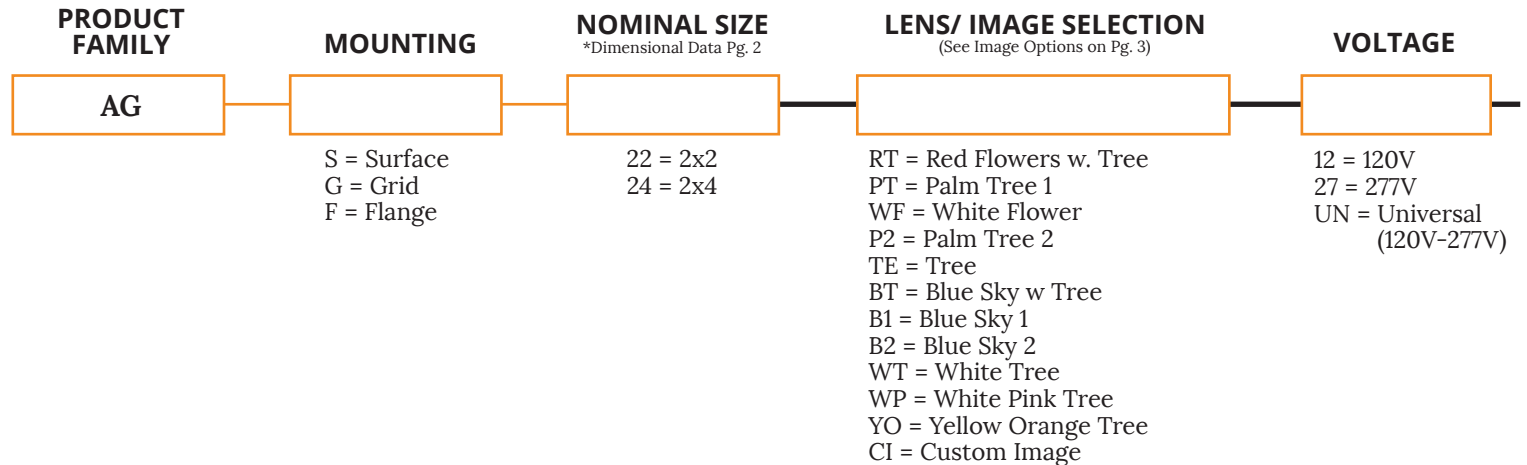

ORDERING INFORMATION

Ex: AGS22-RT-UN-57-11B

*Surface and Flange fixtures unavailable in certain configurations. Images may need to be edited based upon configuration. Consult factory for additional configuration options.

AG22:	AG24:
22A	24A: Vertical
22B: Vertical	24B: Horizontal
22C: Horizontal	24C: Horizontal
22D: Square	24D: Vertical
22E: Horizontal	24E: Vertical
	24F: Vertical
	24G: Horizontal

CUC = Custom Configuration.
See factory for details.

KEY

1. EQ = Earthquake Clips/Suspended mounting bracket clips α
   EL1 = Emerg. Batt. LED Low
   DM1 = 0-10V dimming with 1-100% range
   α Can only be used with Grid
   « Recommended for Image Overlays

Notes:
Image is a 2x4 StarTile with Blue Sky 2 Image Overlay (B2).
Specifications and Dimensions are subject to change without notice.
For additional options and dimensional details please consult your New Star Lighting Representative.