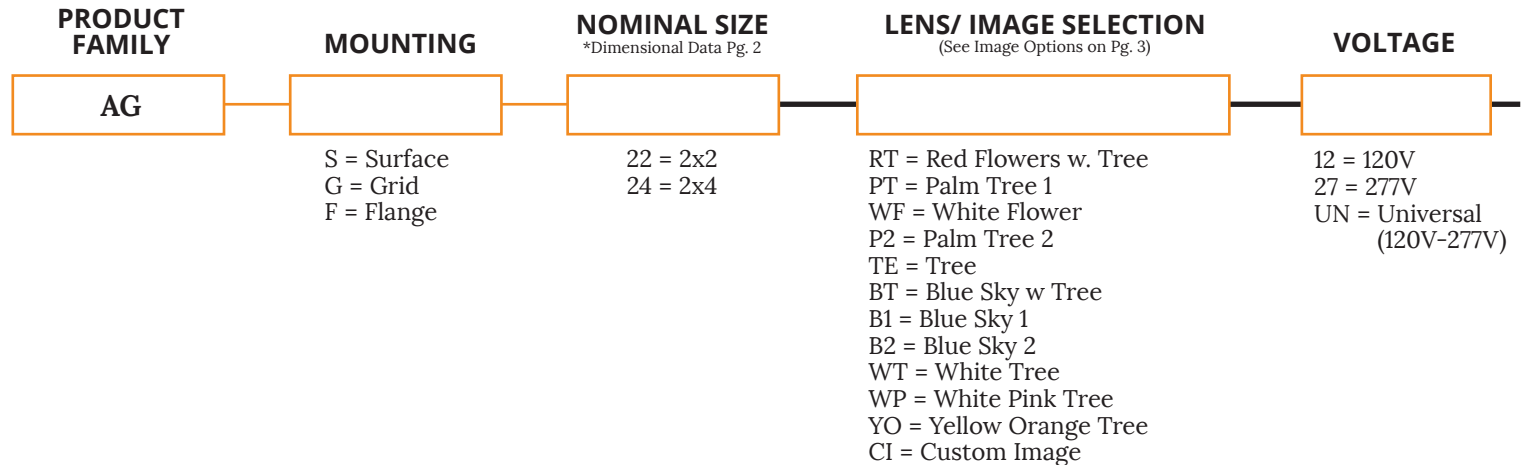

ORDERING INFORMATION

Ex: AGS22-RT-UN-57-11B

*Surface and Flange fixtures unavailable in certain configurations. Images may need to be edited based upon configuration. Consult factory for additional configuration options.

AG22:	AG24:
22A	24A: Vertical
22B: Vertical	24B: Horizontal
22C: Horizontal	24C: Horizontal
22D: Square	24D: Vertical
22E: Horizontal	24E: Vertical
	24F: Vertical
	24G: Horizontal

CUC = Custom Configuration.
See factory for details.

KEY

1. EQ = Earthquake Clips/Suspended mounting bracket clips α
   EL1 = Emerg. Batt. LED Low
   DM1 = 0-10V dimming with 1-100% range
   α Can only be used with Grid
   « Recommended for Image Overlays

Notes:
Image is a 2x4 StarTile with Blue Sky 2 Image Overlay (B2).
Specifications and Dimensions are subject to change without notice.
For additional options and dimensional details please consult your New Star Lighting Representative.