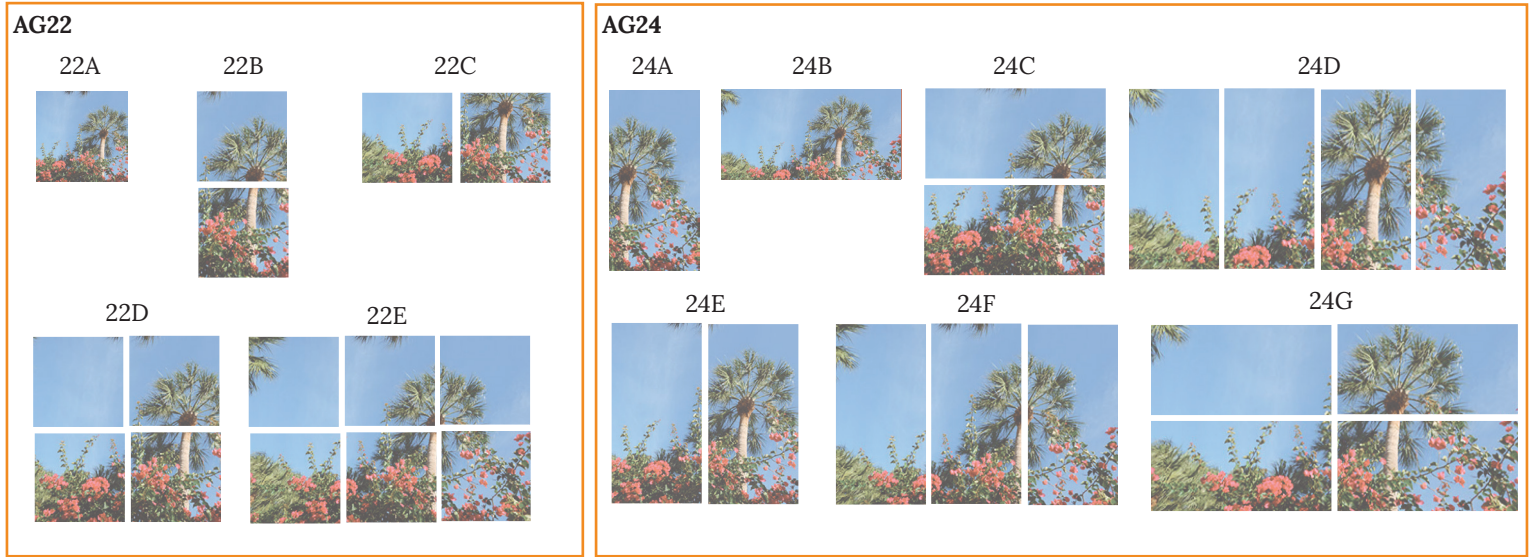

STARTILE IMAGE OVERLAY 22-24 LED

AGS22/AGS24/AGG22/AGG24/AGF22/AGF24

CONFIGURATION OPTIONS

*Consult factory for alternate configurations. Images may need to be edited based upon configuration.