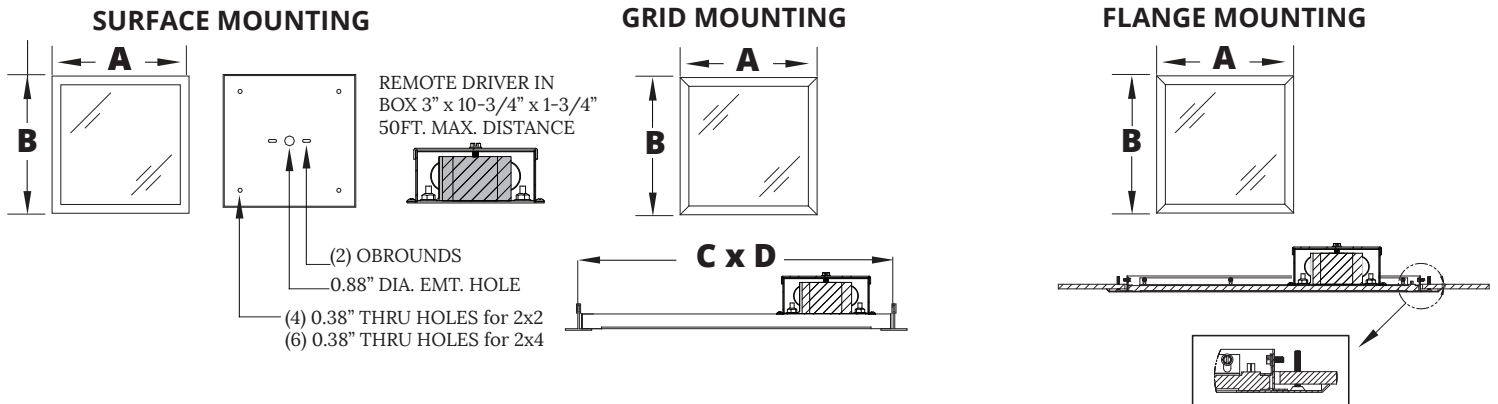

Notes:
Image is a 2x4 StarTile with Blue Sky 2 Image Overlay (B2).
Specifications and Dimensions are subject to change without notice.
For additional options and dimensional details please consult your New Star Lighting Representative.

STARTILE IMAGE OVERLAY 22-24 LED

AGS22/AGS24/AGG22/AGG24/AGF22/AGF24

CONFIGURATION OPTIONS

*Consult factory for alternate configurations. Images may need to be edited based upon configuration.

DIMENSIONAL DATA