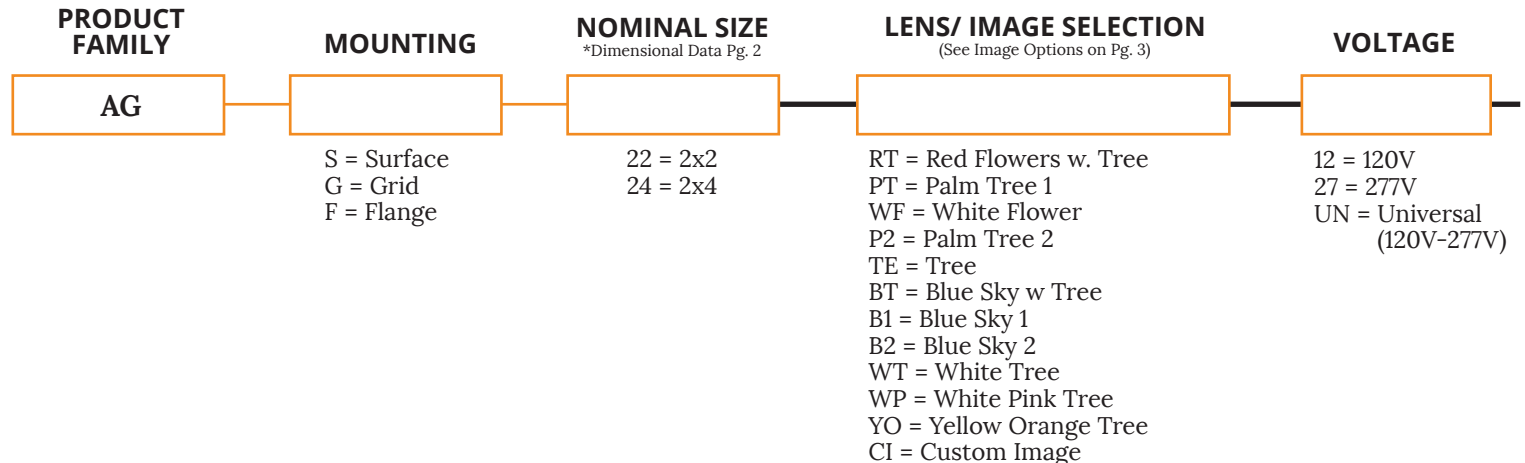

APPLICATION:
Hospitals, Patient Rooms, Exam Rooms, Public Areas, Hotels, Dental Offices, Schools, Offices, and more.

MOUNTING:
Mounting screws are not provided.

LABEL:
Fixture is listed for UL Damp Location.

ORDERING INFORMATION

Ex: AGS22-RT-UN-57-EL1

KEY

- EQ = Earthquake Clips α
EL1 = Emerg. Batt. LED Low
D1 = Dimming Driver 1%
α Can only be used with Grid
« Recommended for Image Overlays

CUC = Custom Configuration.
See factory for details.