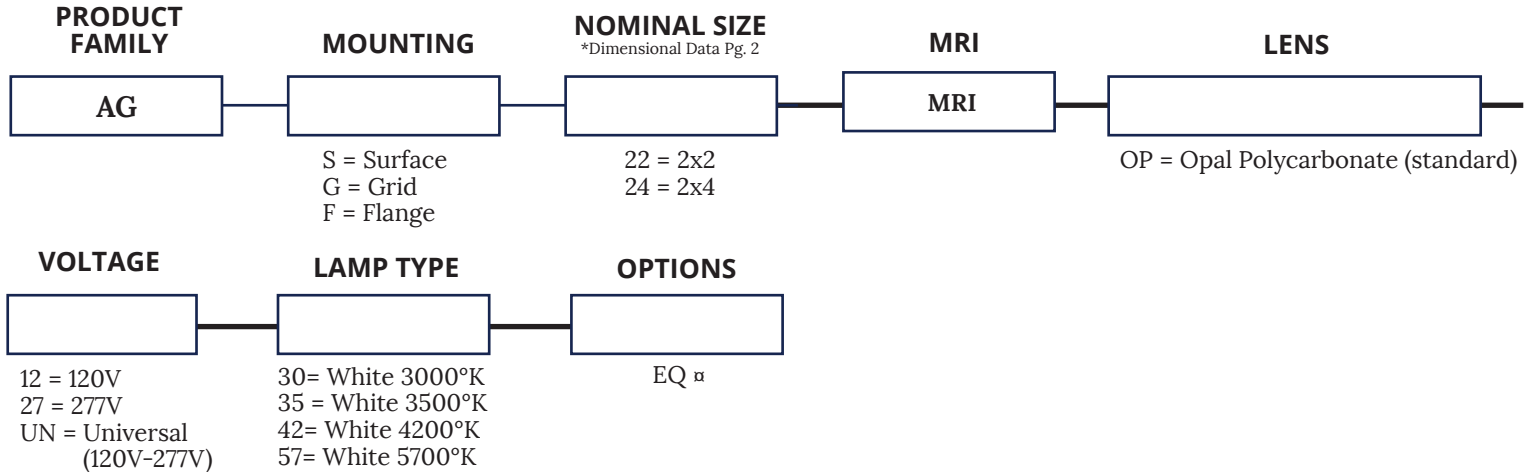

STARTILE MRI 22-24 LED

AGS22/AGS24/AGG22/AGG24/AGF22/AGF24

SPECIFICATION FEATURES

- HOUSING:** Fixture Frame White Extruded Aluminum. Non-ferrous material content. Surface fixtures have an aluminum back pan. Flange fixtures have an aluminum external frame.
- LENS:** Opal Polycarbonate lens standard.
- LED:** Available in four white color temperatures 3000°K, 3500°K, 4200°K and 5700°K. Other color temperatures available, consult factory. Standard 0-10V Meanwell dimming driver with 10-100% range.
- POWER SUPPLY:** LED Driver Included. Driver must be remote mount outside of MRI room (50ft. max). MRI room EMI filter required (supplied by others).
 Input Voltage: AC120V-277V
 AG22: Input Power 40.0W (must order Power Supply separately)
 AG24: Input Power 80.0W (must order Power Supply separately)

APPLICATION:

MRI Rooms.

MOUNTING:

Mounting screws are not provided.

LABEL:

Fixture is listed for UL Damp Location.

STARTILE MRI ORDERING INFORMATION

Ex: AGS24-MRI-OP-UN-35

KEY

EQ = Earthquake Clips/Suspended mounting bracket clips π Can only be used with Grid

REMOTE POWER SUPPLY ORDERING INFORMATION

StarTile MRI fixtures supplied with LED Driver. Driver must be remote mount outside of MRI Room (50ft. max). One Driver inside one Box to power one fixture (maximum). Consult factory for additional options. MRI room EMI filter required (supplied by others). Note, each Power Supply requires individual Filter. Consult factory for additional Power Supply configurations.