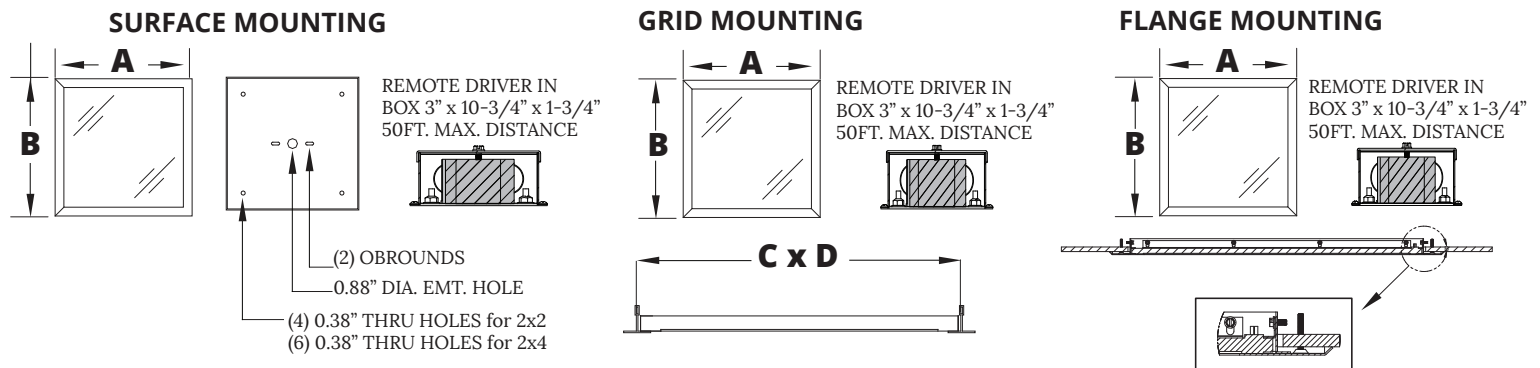

STARTILE MRI 22-24 LED

AGS22/AGS24/AGG22/AGG24/AGF22/AGF24

DIMENSIONAL DATA

	A	B	C	D	Depth	Recommended Ceiling Cut-Out
AGS22	23.77"	23.77"	-	-	1.00"	N/A
AGS24	23.81"	47.93"	-	-	1.00"	N/A
AGG22	23.62"	23.62"	24"	24"	0.56"	N/A
AGG24	23.62"	47.62"	24"	48"	0.56"	N/A
AGF22	27.188"	27.188"	-	-	1.30"	24.188" x 24.188"
AGF24	50.813"	27.188"	-	-	1.30"	24.188" x 48.188"

PERFORMANCE DATA**

Model	Lamp Type	Lumens (Delivered)	Efficacy (lm/W)	Input Power (W)
AG22	3000°K	3840	96.3	40
	3500°K	3900	98	40
	4200°K	4000	98.7	40
	5700°K	4532	111.5	40
AG24	3000°K	6700	80.7	80
	3500°K	6850	81.7	80
	4200°K	7000	82.7	80
	5700°K	7900	93.4	80

Notes:
**Performance Data subject to change without notice.
Specifications and Dimensions are subject to change without notice.
For additional options and dimensional details please consult your New Star Lighting Representative.