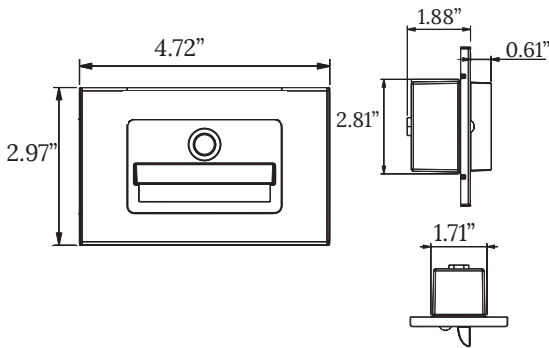

Notes:
Image is a HNLHH
Specifications and Dimensions are subject to change without notice.
For additional options and dimensional details please consult your New Star Lighting Representative.

HEALTHCARE NIGHT LIGHT LED

HNLHH/HNLHL/HNLOF/HNLVH/HNLVL

DIMENSIONAL DATA

HORIZONTAL HOOD WITH PH / OC

HORIZONTAL HOOD WITHOUT PH / OC

HORIZONTAL LOUVER

VERTICAL HOOD

VERTICAL LOUVER

**OPEN FRAME
(VERTICAL OR HORIZONTAL)**