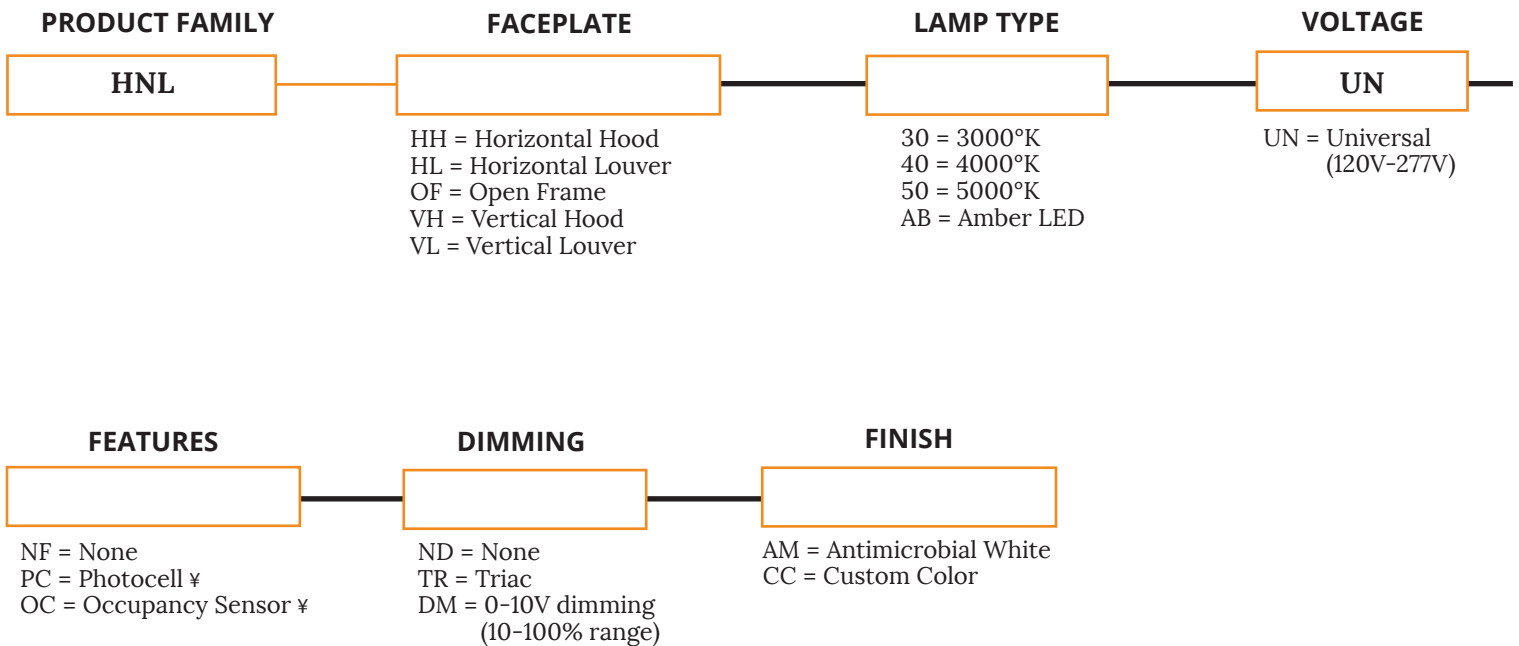

HEALTHCARE NIGHT LIGHT LED

HNLHH/HNLHL/HNLOF/HNLVH/HNLVL

SPECIFICATION FEATURES

- FACEPLATE:** Durable die cast aluminum material. Available with five different faceplates: Horizontal Hood, Horizontal Louver, Open Frame (can be installed vertically or horizontally), Vertical Hood and Vertical Louver.
- LED:** Available in 3 white color temperatures 3000°K, 4000°K and 5000°K. Amber LED's available. Consult factory for additional LED colors.
- ELECTRONICS:** Integrated embedded Driver (3W).
- FINISH:** Antimicrobial White (Standard) or Custom Color.

APPLICATION:
Patient Rooms, Surgical Suites, Medical Settings, Hallways, Foyers, Lobbies, and more.

LABEL:
Fixture is certified to UL standards.

ORDERING INFORMATION

Ex: HNLHH-30-UN-OC-DM-AM

KEY

† Can only be used with HH
Cannot select Photocell and Occ Sensor together

PERFORMANCE DATA**

MODEL	LAMP TYPE	LUMENS DELIVERED	EFFICACY (lm/W)	INPUT POWER (W)
HNL-OF	3000°K	250	66	3.8
	4000°K	240	63	3.8
	5000°K	253	67	3.8
HNL-VH	3000°K	92	24	3.8
	4000°K	82	22	3.8
	5000°K	95	25	3.8
HNL-VL	3000°K	124	33	3.8
	4000°K	114	30	3.8
	5000°K	127	33	3.8
HNL-HH	3000°K	130	34	3.8
	4000°K	120	32	3.8
	5000°K	133	35	3.8
HNL-HL	3000°K	124	33	3.8
	4000°K	114	30	3.8
	5000°K	127	33	3.8