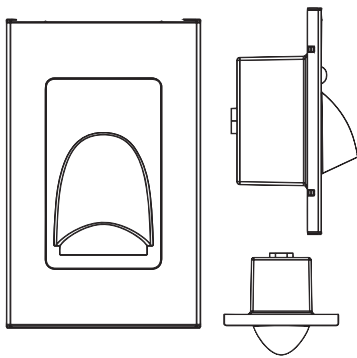

APPLICATION:
Patient Rooms, Surgical Suites, Medical Settings, Hallways, Foyers, Lobbies, and more.

LABEL:
Fixture is certified to UL standards.

ORDERING INFORMATION

Ex: HNLHH-30-UN-OC-DM-AM

KEY

† Can only be used with HH
Cannot select Photocell and Occ Sensor together

Notes:
Image is a HNLHH
Specifications and Dimensions are subject to change without notice.
For additional options and dimensional details please consult your New Star Lighting Representative.

HEALTHCARE NIGHT LIGHT LED

HNLHH/HNLHL/HNLOF/HNLVH/HNLVL

DIMENSIONAL DATA

HORIZONTAL HOOD WITH PH / OC

HORIZONTAL HOOD WITHOUT PH / OC

HORIZONTAL LOUVER

VERTICAL HOOD

VERTICAL LOUVER

**OPEN FRAME
(VERTICAL OR HORIZONTAL)**

Notes:

Healthcare Night Lights have same dimensions regardless of faceplate

**Subject to change without notice

Specifications and Dimensions are subject to change without notice.

For additional options and dimensional details please consult your New Star Lighting Representative.