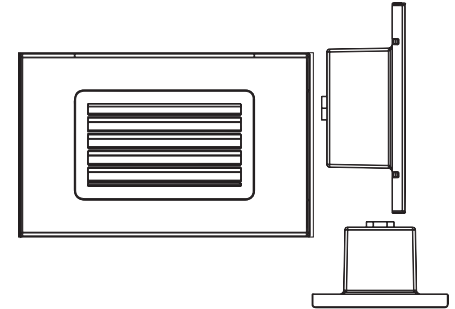

Notes:
Image is a HNLHH
Specifications and Dimensions are subject to change without notice.
For additional options and dimensional details please consult your New Star Lighting Representative.

HEALTHCARE NIGHT LIGHT LED

HNLHH/HNLHL/HNLOF/HNLVH/HNLVL

DIMENSIONAL DATA

HORIZONTAL HOOD WITH PH / OC

HORIZONTAL HOOD WITHOUT PH / OC

HORIZONTAL LOUVER

VERTICAL HOOD

VERTICAL LOUVER

**OPEN FRAME
(VERTICAL OR HORIZONTAL)**