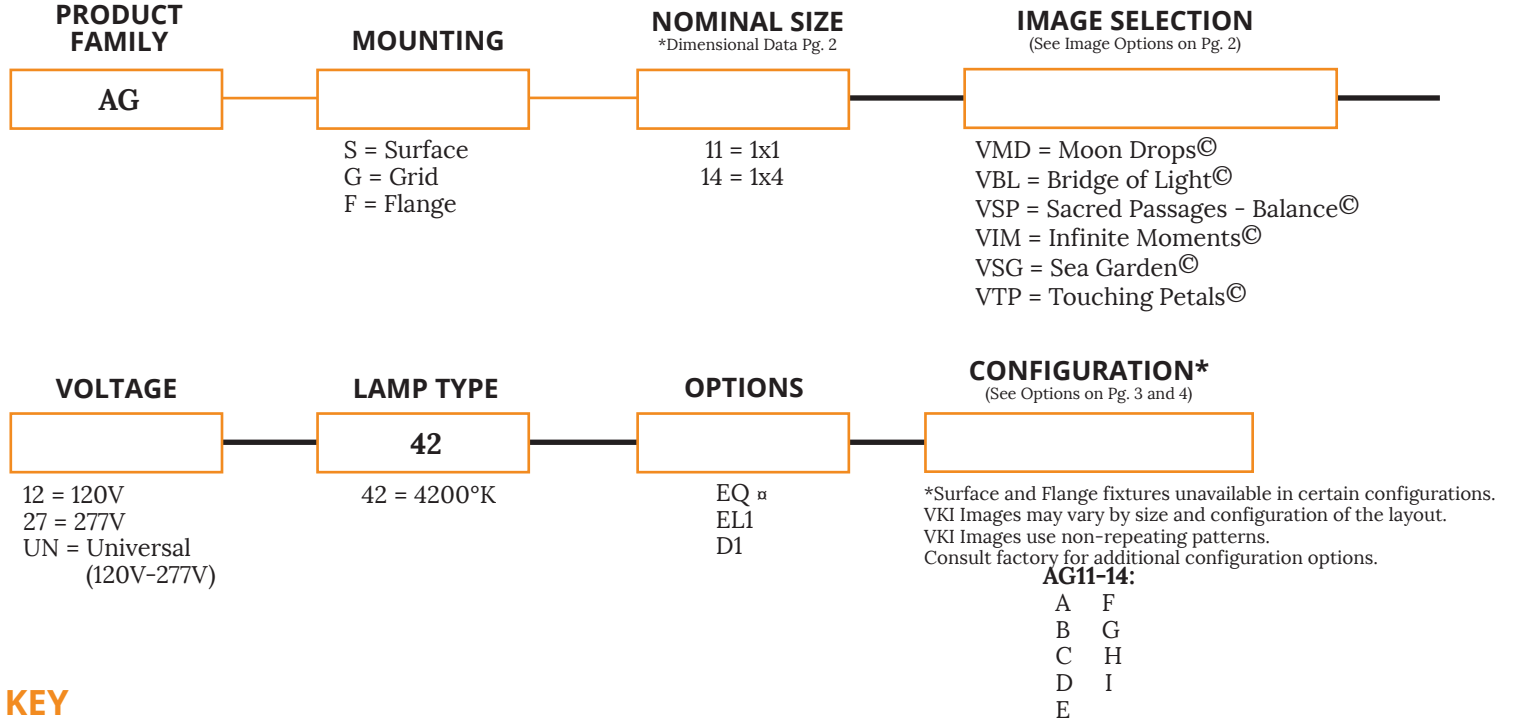

STARTILE VARA KAMIN'S IMPRESSIONS OF LIGHT®, INC. 11-14 LED
AGS11/AGS14/AGG11/AGG14/AGF11/AGF14

SPECIFICATION FEATURES

- HOUSING:** Fixture Frame White Extruded Aluminum. Surface fixtures have a cold rolled steel back pan. Flange fixtures have an external frame in cold rolled steel.
- LENS:** Images are from Vara Kamin's Impressions of Light®, Inc. (VKI). VKI Images are rich in color, movement and texture. Kamin's artwork stimulates active imagination and invites the viewer to a place of self-reflection. To find more information, visit www.newstarlighting.com. Configuration options on pages 3 and 4. Surface and Flange fixtures are unavailable in certain configurations, consult factory for options.
- LED:** Recommended color temperature for VKI Images is 4200°K. Other color temperatures available, consult factory. Standard 0-10V dimming driver with 10-100% range.
- POWER SUPPLY:** LED Driver Included.
Surface Mount has remote driver.
Grid/Flange Mount has an integral driver.
Input Voltage: AC120V-277V
AG11: Input Power 18.0W
AG14: Input Power 40.0W

LABEL: Fixture is certified to UL standards for Damp Location.

ORDERING INFORMATION

Ex: AGS11-VMD-UN-42-A

KEY

- EQ = Earthquake Clips α α Can only be used with Grid
EL1 = Emerg. Batt. LED Low
D1 = 0-10V dimming with 1-100% range