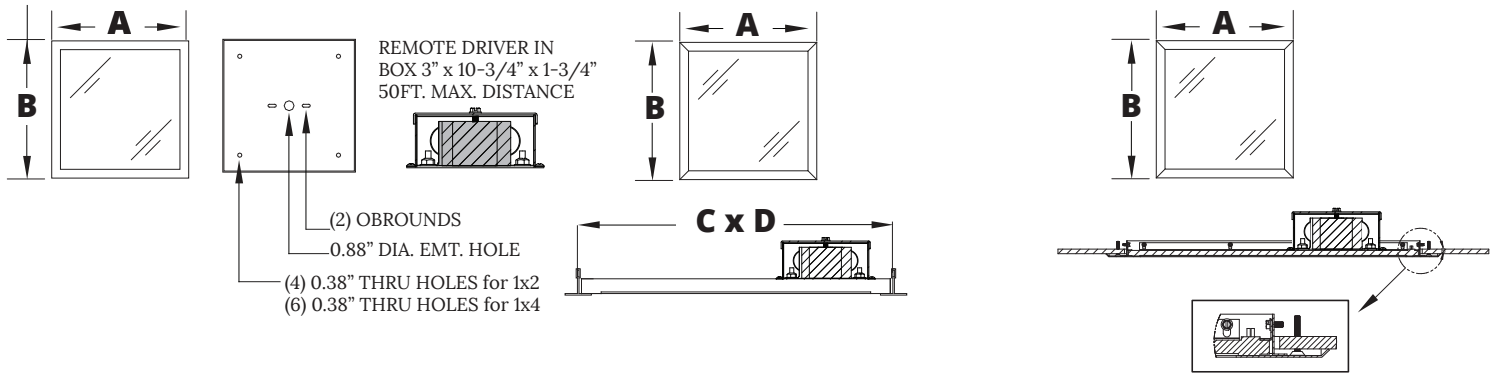

VKI IMAGE SELECTION

DIMENSIONAL DATA

SURFACE MOUNTING

GRID MOUNTING

FLANGE MOUNTING

	A	B	C	D	Depth	Recommended Ceiling Cut-Out
AGS11	12.00"	12.00"	-	-	1.00"	N/A
AGS14	12.00"	47.375"	-	-	1.00"	N/A
AGG11	11.81"	11.81"	12"	12"	0.56"	N/A
AGG14	11.81"	47.75"	12"	48"	0.56"	N/A
AGF11	15.50"	15.50"	-	-	1.30"	12.483" x 12.438"
AGF14	15.38"	50.813"	-	-	1.30"	12.438" x 47.1875"