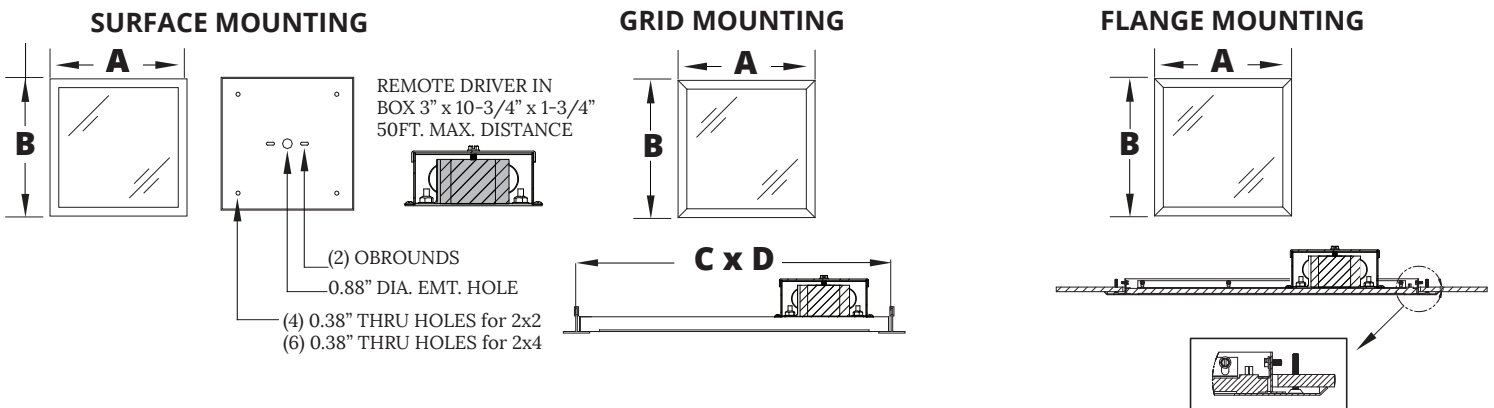

## DIMENSIONAL DATA

	A	B	C	D	Depth	Recommended Ceiling Cut-Out
AGS22	23.77"	23.77"	-	-	1.00"	N/A
AGS24	23.81"	47.93"	-	-	1.00"	N/A
AGG22	23.62"	23.62"	24"	24"	0.56"	N/A
AGG24	23.62"	47.62"	24"	48"	0.56"	N/A
AGF22	27.188"	27.188"	-	-	1.30"	24.188" x 24.188"
AGF24	50.813"	27.188"	-	-	1.30"	24.188" x 48.188"