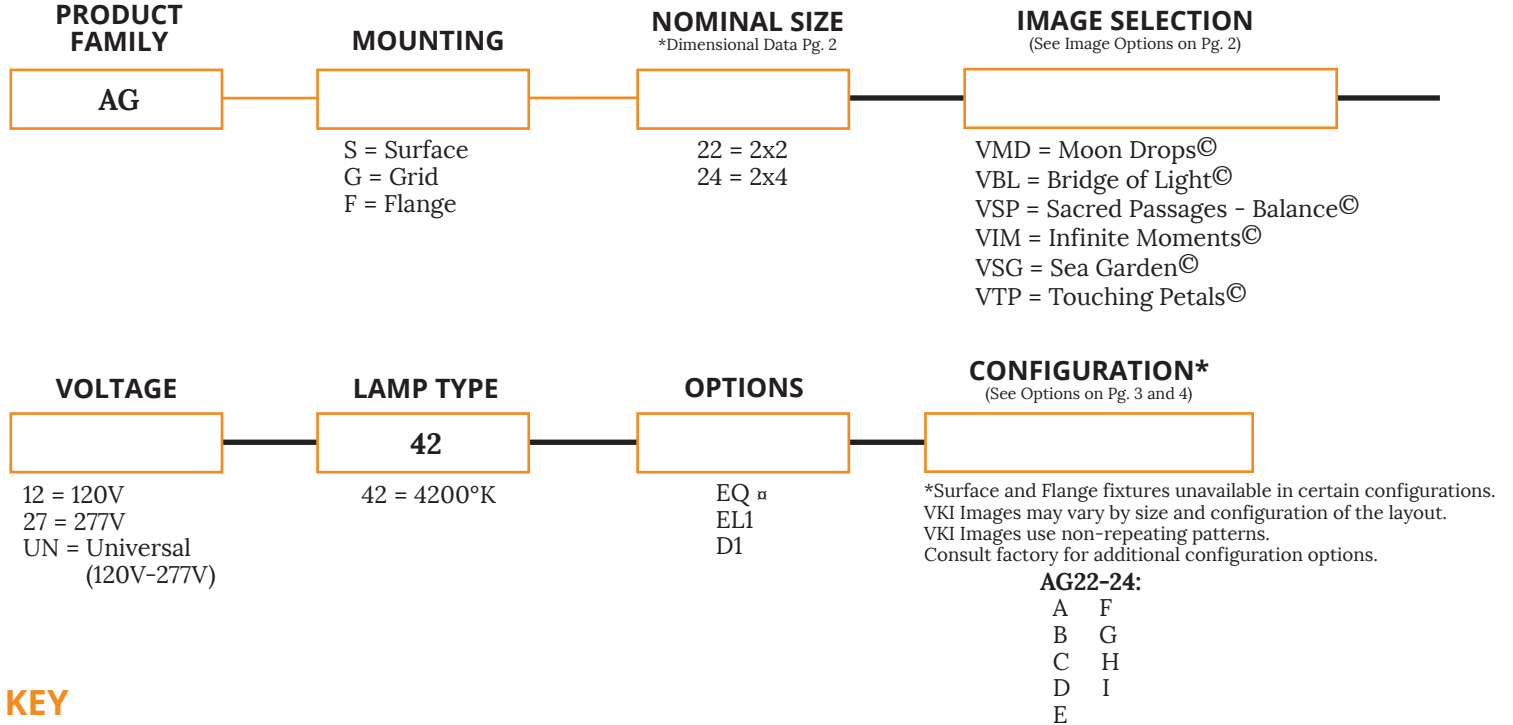

STARTILE VARA KAMIN'S IMPRESSIONS OF LIGHT®, INC. 22-24 LED
AGS22/AGS24/AGG22/AGG24/AGF22/AGF24

SPECIFICATION FEATURES

- HOUSING:** Fixture Frame White Extruded Aluminum. Surface fixtures have a cold rolled steel back pan. Flange fixtures have an external frame in cold rolled steel.
- LENS:** Images are from Vara Kamin's Impressions of Light®, Inc. (VKI). VKI Images are rich in color, movement and texture. Kamin's artwork stimulates active imagination and invites the viewer to a place of self-reflection. To find more information, visit www.newstarlighting.com. Configuration options on pages 3 and 4. Surface and Flange fixtures are unavailable in certain configurations, consult factory for options.
- LED:** Recommended color temperature for VKI Images is 4200°K. Other color temperatures available, consult factory. Standard 0-10V dimming driver with 10-100% range.
- POWER SUPPLY:** LED Driver Included. Surface Mount has remote driver. Grid/Flange Mount has an integral driver. Input Voltage: AC120V-277V
AG22: Input Power 40.0W
AG24: Input Power 75.0W

LABEL:

Fixture is certified to UL standards for Damp Location.

ORDERING INFORMATION

Ex: AGS22-VMD-UN-42-A

KEY

- EQ = Earthquake Clips α α Can only be used with Grid
EL1 = Emerg. Batt. LED Low
D1 = 0-10V dimming with 1-100% range