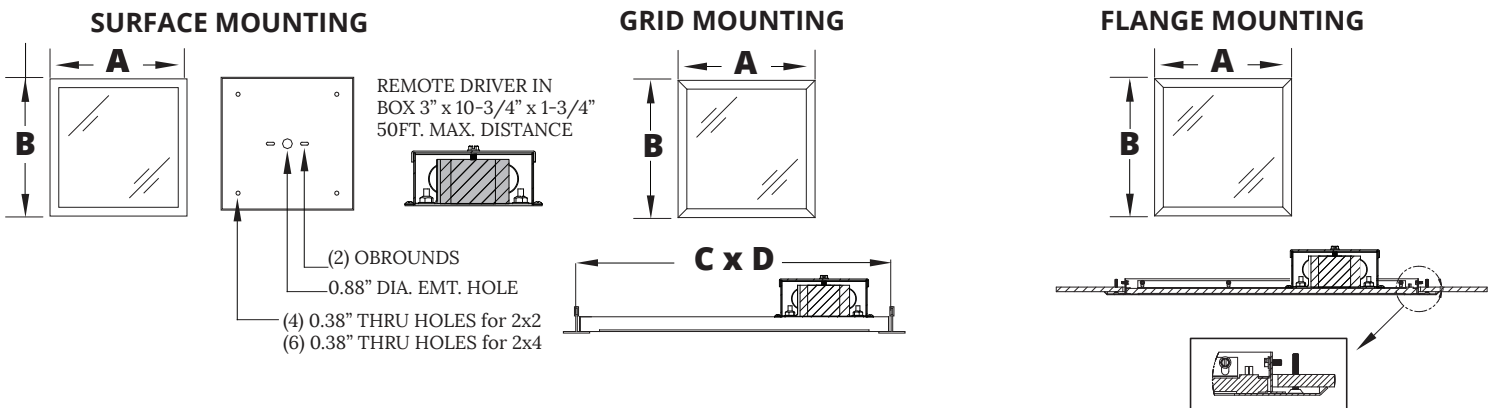

DIMENSIONAL DATA

	A	B	C	D	Depth	Recommended Ceiling Cut-Out
AGS22	23.77"	23.77"	-	-	1.00"	N/A
AGS24	23.81"	47.93"	-	-	1.00"	N/A
AGG22	23.62"	23.62"	24"	24"	0.56"	N/A
AGG24	23.62"	47.62"	24"	48"	0.56"	N/A
AGF22	27.188"	27.188"	-	-	1.30"	24.188" x 24.188"
AGF24	50.813"	27.188"	-	-	1.30"	24.188" x 50.813"

Notes:
VKI Images may vary by size and configuration of the layout. Consult your New Star Lighting Representative for more information.
Specifications and Dimensions are subject to change without notice.
For additional options and dimensional details please consult your New Star Lighting Representative.