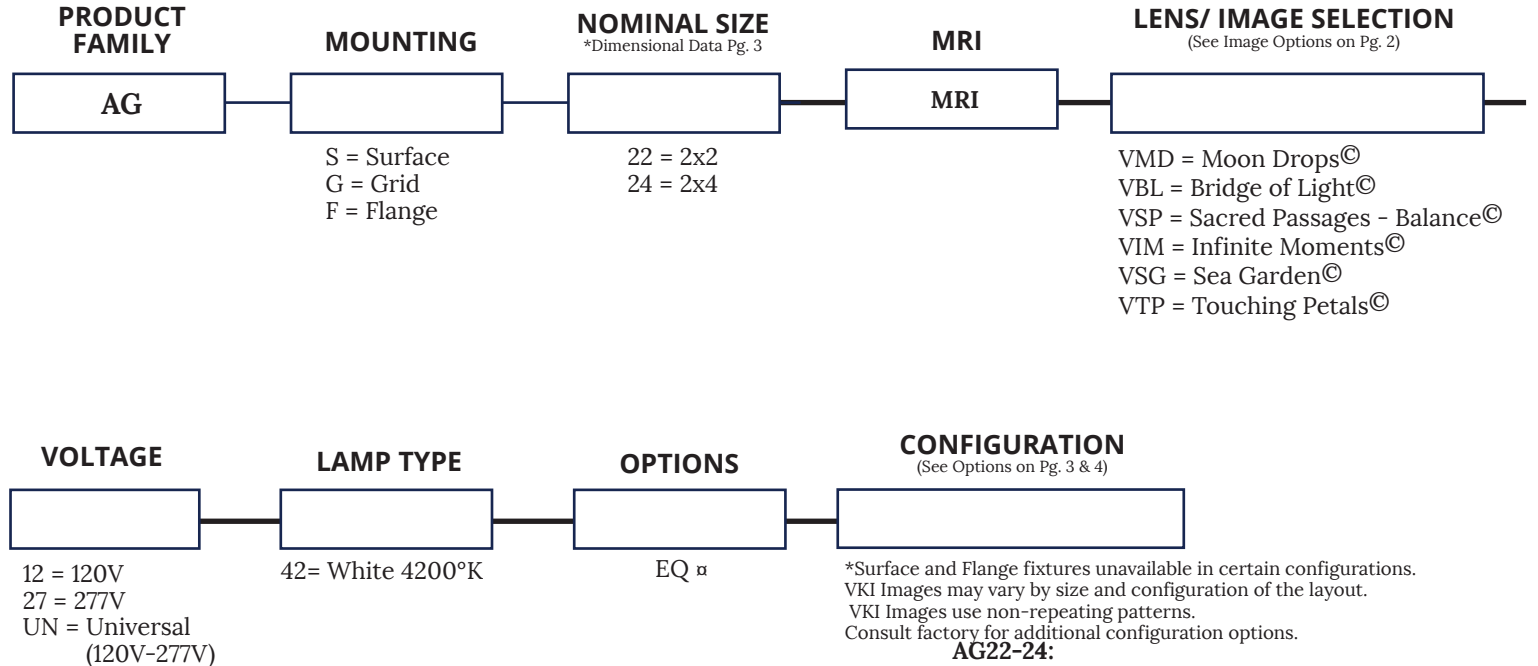

LED: Recommended color temperature for VKI Images is 4200°K. Other color temperatures available, consult factory. Standard 0-10V dimming driver with 10-100% range.

POWER SUPPLY: LED Driver Included. Driver must be remote mount outside of MRI room. MRI room EMI filter required (supplied by others).
Input Voltage: AC120V-277V
AG22: Input Power 40.0W (must order Power Supply separately. See page 2)
AG24: Input Power 75.0W (must order Power Supply separately. See page 2)

APPLICATION:
MRI Rooms.

LABEL:
Fixture is certified to UL standards for Damp Location.

ORDERING INFORMATION

Ex: AGS22-MRI-VMD-UN-42-A

KEY

EQ = Earthquake Clips ☐ ☐ Can only be used with Grid

Notes:
Image is Vara Kamin's Impressions of Light®, Inc. Sacred Passages-Balance© (VSP)
Specifications and Dimensions are subject to change without notice.
For additional options and dimensional details please consult your New Star Lighting Representative.

REMOTE POWER SUPPLY ORDERING INFORMATION

StarTile MRI fixtures supplied with LED Driver. Driver must be remote mount outside of MRI Room.
 One Driver inside one Box to power one fixture (maximum).
 MRI room EMI filter required (supplied by others).
 Consult factory for additional Power Supply Box options.