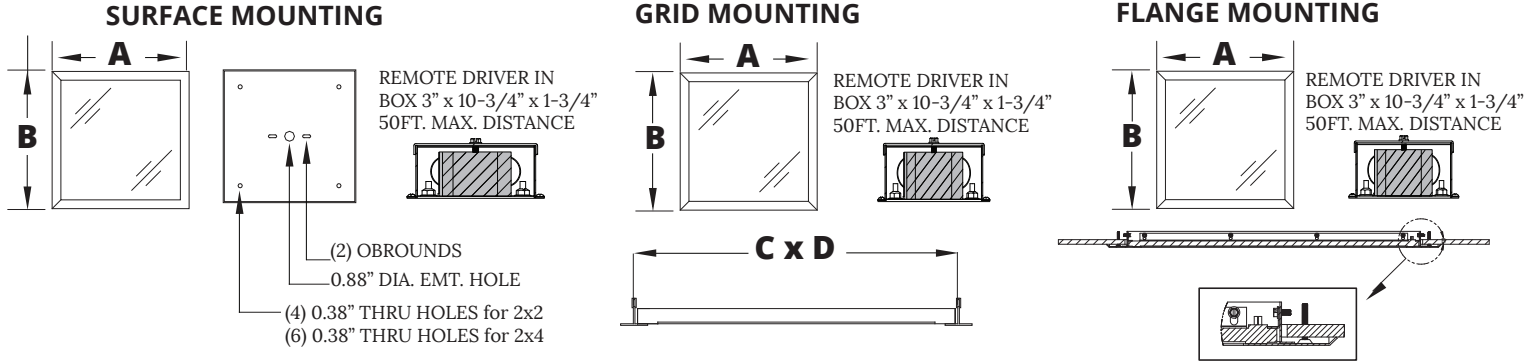

DIMENSIONAL DATA

	A	B	C	D	Depth	Recommended Ceiling Cut-Out
AGS22	23.77"	23.77"	-	-	1.00"	N/A
AGS24	23.81"	47.93"	-	-	1.00"	N/A
AGG22	23.62"	23.62"	24"	24"	0.56"	N/A
AGG24	23.62"	47.62"	24"	48"	0.56"	N/A
AGF22	27.188"	27.188"	-	-	1.30"	24.188" x 24.188"
AGF24	50.813"	27.188"	-	-	1.30"	24.188" x 48.188"

CONFIGURATION OPTIONS

* Surface and Flange fixtures unavailable in certain configurations. VKI Images may vary by size and configuration of the layout. VKI Images use non-repeating patterns. Consult factory for alternate configurations. Images may need to be edited based upon configuration and quantity.

2' x 2'	A	B	C	D
	1	1 2	1 2	1
		3 4		2
E	1 2 3 4		F	G
			1 2	1 2 3 4
H			3 4	5 6 7 8
	1 2 3 4		5 6	I
	5 6 7 8		7 8	1 2 3
	9 10 11 12			4 5 6
	13 14 15 16			7 8 9

Notes:
VKI Images may vary by size and configuration of the layout. Consult your New Star Lighting Representative for more information.
Specifications and Dimensions are subject to change without notice.
For additional options and dimensional details please consult your New Star Lighting Representative.