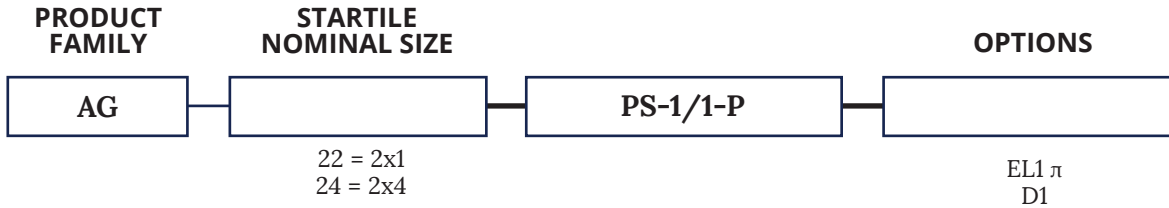

REMOTE POWER SUPPLY ORDERING INFORMATION

StarTile MRI fixtures supplied with LED Driver. Driver must be remote mount outside of MRI Room.
One Driver inside one Box to power one fixture (maximum).
MRI room EMI filter required (supplied by others).
Consult factory for additional Power Supply Box options.

KEY

EL1 = Emerg. Batt. LED Low π
D1 = Dimming Driver 1%

π Remote battery distance equals half the remote driver distance. Consult factory for more information.