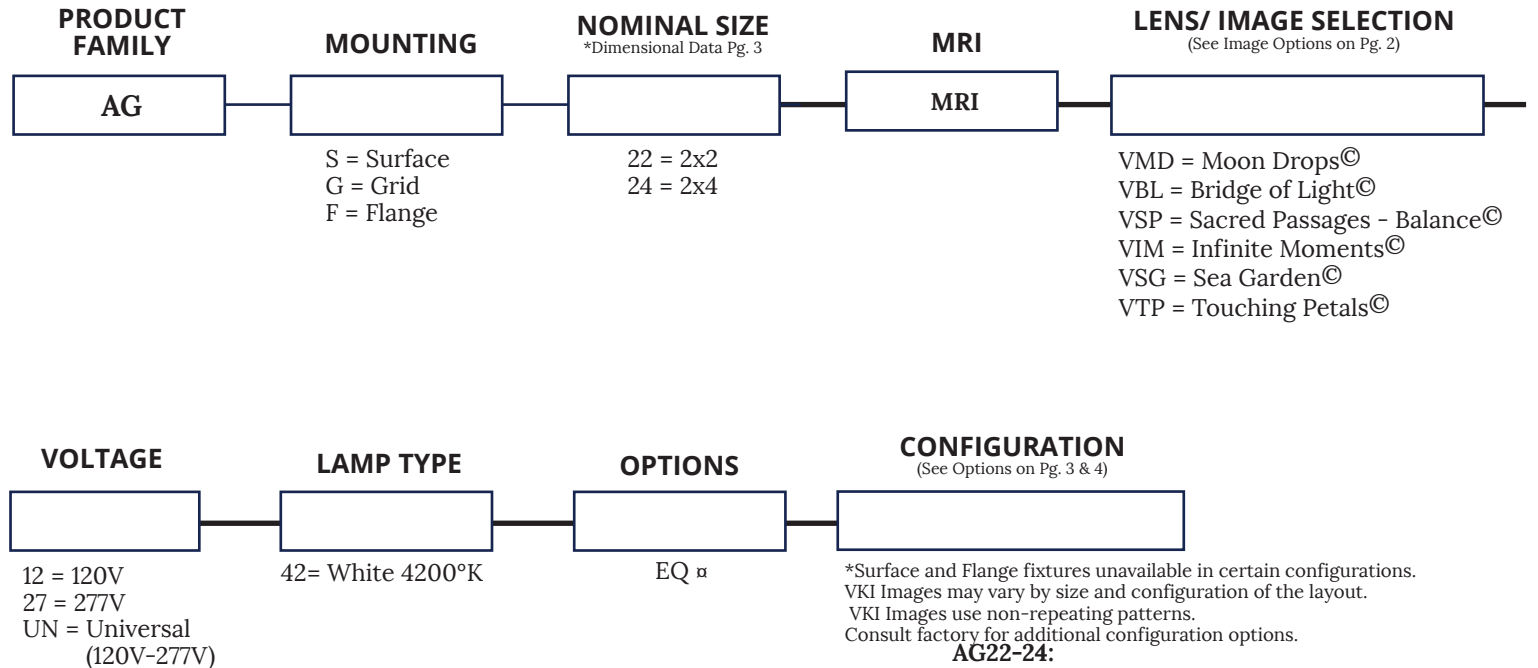

APPLICATION:

MRI Rooms.

LABEL:

Fixture is certified to UL standards for Damp Location.

ORDERING INFORMATION

Ex: AGS22-MRI-VMD-UN-42-A

KEY

EQ = Earthquake Clips ☐ ☐ Can only be used with Grid