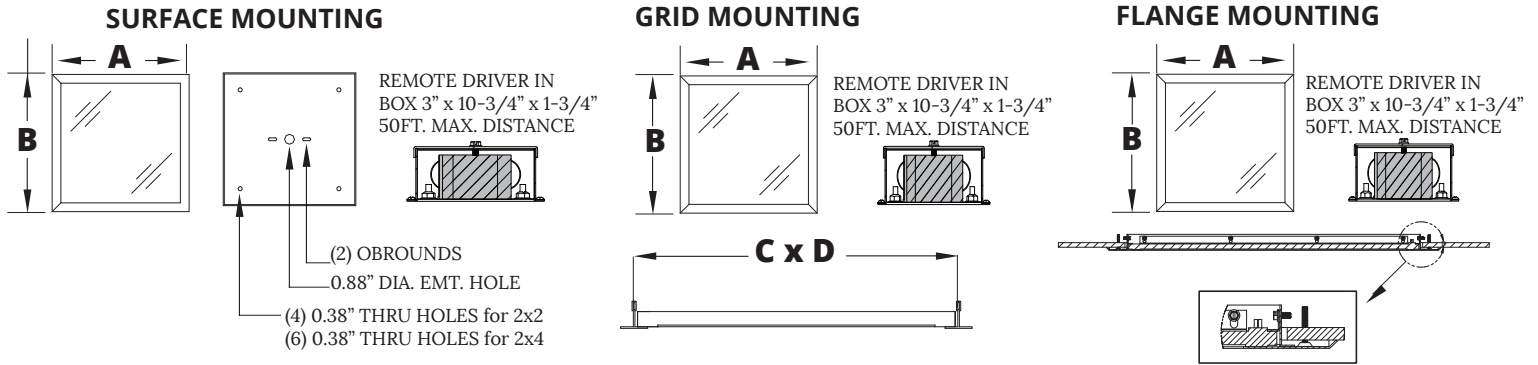

DIMENSIONAL DATA

	A	B	C	D	Depth	Recommended Ceiling Cut-Out
AGS22	23.77"	23.77"	-	-	1.00"	N/A
AGS24	23.81"	47.93"	-	-	1.00"	N/A
AGG22	23.62"	23.62"	24"	24"	0.56"	N/A
AGG24	23.62"	47.62"	24"	48"	0.56"	N/A
AGF22	27.188"	27.188"	-	-	1.30"	24.188" x 24.188"
AGF24	50.813"	27.188"	-	-	1.30"	24.188" x 50.813"

CONFIGURATION OPTIONS

* Surface and Flange fixtures unavailable in certain configurations. VKI Images may vary by size and configuration of the layout. VKI Images use non-repeating patterns. Consult factory for alternate configurations. Images may need to be edited based upon configuration and quantity.

2' x 2'	A	B	C	D
	1	1 2	1 2	1
		3 4		2
E	1 2 3 4		F	G
			1 2	1 2 3 4
H			3 4	5 6 7 8
	1 2 3 4		5 6	I
	5 6 7 8		7 8	1 2 3
	9 10 11 12			4 5 6
	13 14 15 16			7 8 9

Notes:

VKI Images may vary by size and configuration of the layout. Consult your New Star Lighting Representative for more information. Specifications and Dimensions are subject to change without notice. For additional options and dimensional details please consult your New Star Lighting Representative.