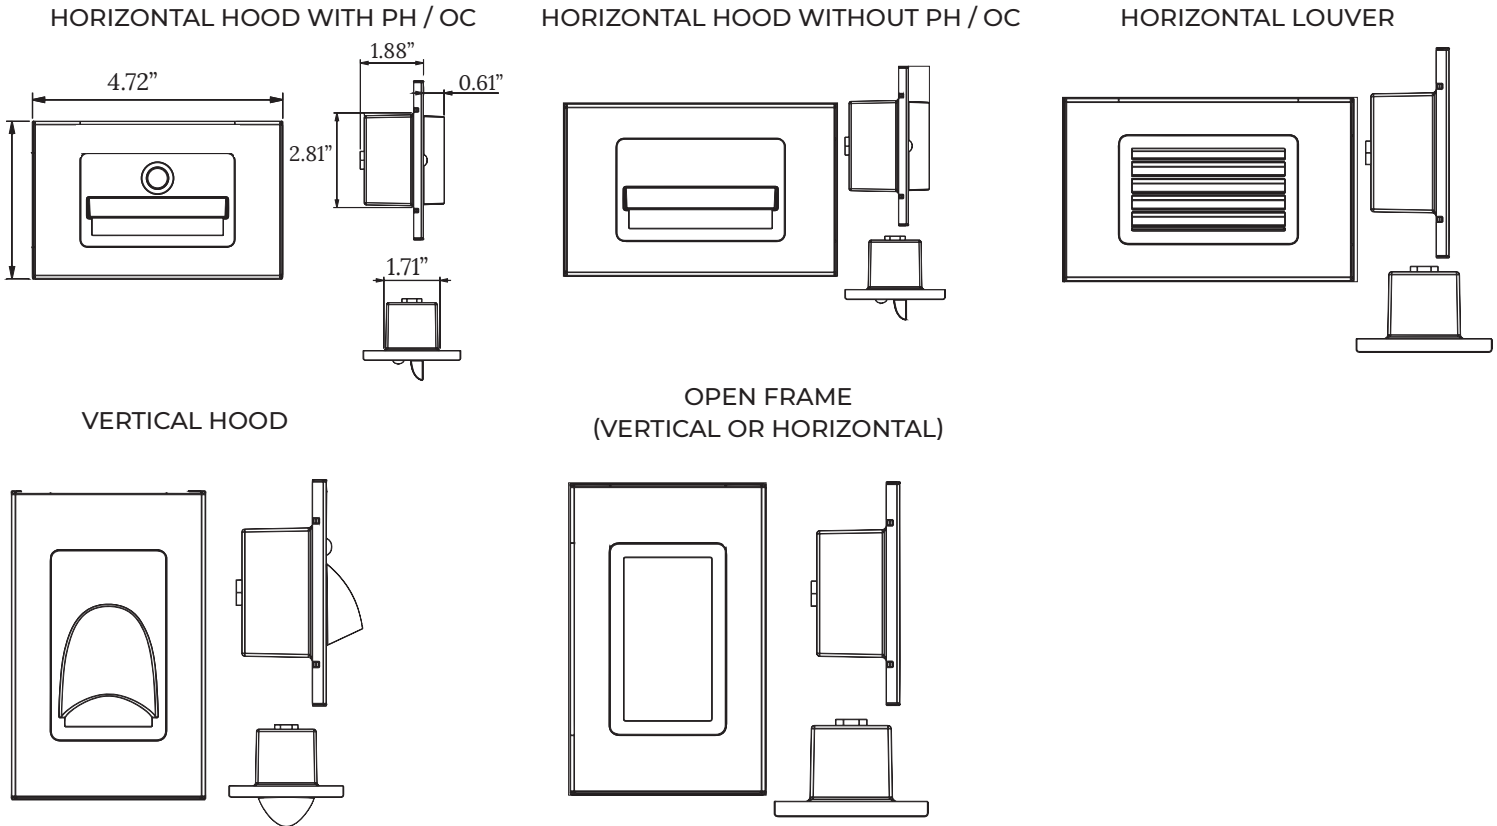

DIMENSIONAL DATA

PERFORMANCE DATA*

MODEL	LAMP TYPE	LUMENS DELIVERED	EFFICACY (lm/W)	INPUT POWER (W)
HNL-OF	3000°K	250	66	3.8
	4000°K	240	63	3.8
	5000°K	253	67	3.8
	Amber LED	170	45	3.8
HNL-VH	3000°K	92	24	3.8
	4000°K	82	22	3.8
	5000°K	95	25	3.8
	Amber LED	61	16	3.8
HNL-HH	3000°K	130	34	3.8
	4000°K	120	32	3.8
	5000°K	133	35	3.8
	Amber LED	88	23	3.8
HNL-HL	3000°K	124	33	3.8
	4000°K	114	30	3.8
	5000°K	127	33	3.8
	Amber LED	85	22	3.8

Notes:
*Subject to change without notice
Specifications and Dimensions are subject to change without notice.
For additional options and dimensional details please consult your New Star Lighting