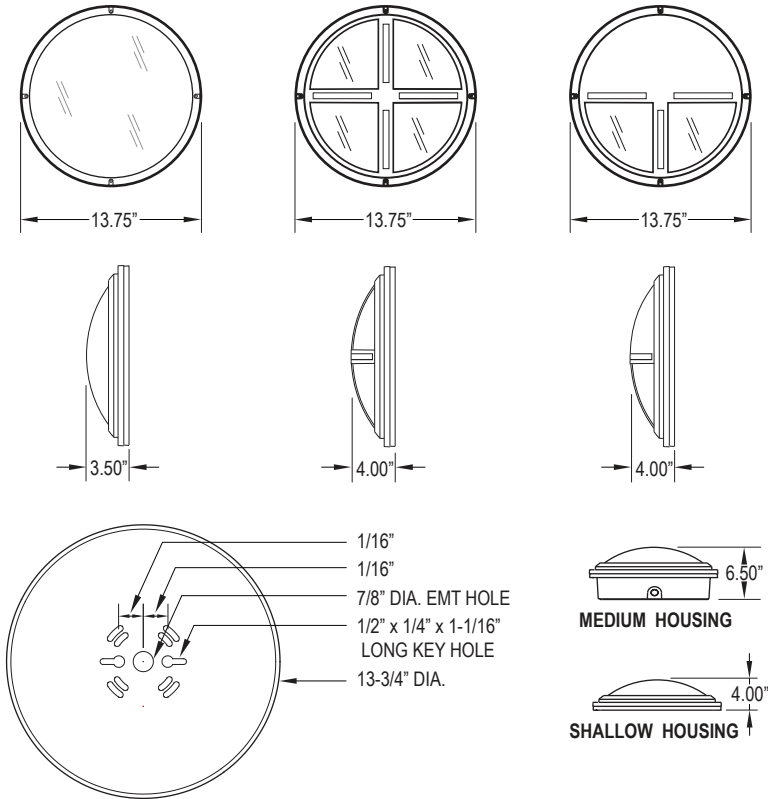

\*Dimensional data on page 2.

FINISH	OPTIONS
BK = Black CC = Custom Color	EML = Emergency Battery* (Remote) AH = Allen Head screws (with center pin) TH = Torx Head screws (with center pin)

\*Cannot use with UN voltage

**NSR OPEN  
( NSRO )**

**NSR CROSS  
( NSRC )**

**NSR EYE LID  
( NSRE )**

## DIMENSIONAL DATA

Notes:  
 Specifications and Dimensions are subject to change without notice.  
 For additional options and dimensional details please consult your New Star Lighting Representative.