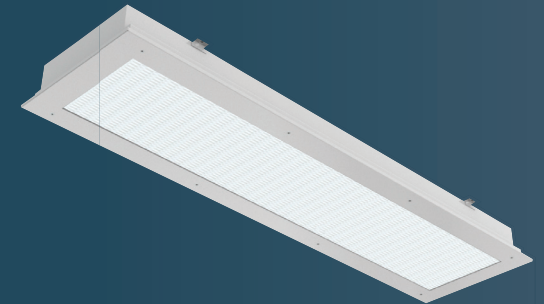

www.newstarlighting.com

2225 West Pershing Rd.
Chicago, Illinois 60609
773.847.1400

HOUSING GAUGE

Die formed, seam welded and ground smooth housing to prevent contraband concealment. Available in cold rolled steel or stainless-steel.

LED LAMP TYPE

Long lasting LEDs available in 3500°K, 4000°K, 5000°K to suit a wide variety of applications with an optional dimming function.

RUD

- Cold rolled steel or stainless steel clamshell design prevents unauthorized entry
- Up/Down light distribution
- Rounded housing shape designed to withstand physical abuse
- Lumen packages: 1400 to 11000

STARTILE MX

- StarTile encased in a 14 gauge cold rolled steel frame with beveled edges to deflect the force of an impact.
- Two lenses provide maximum durability
- Lumen packages: 1500 to 7900

37M

- Flange fixture is designed for application in recessed drywall ceiling with a low-profile energy and material saving design.
- 16 gauge full length continuous, staked piano hinge, with welded ends to prevent removal
- Lumen packages: 2500 to 8300