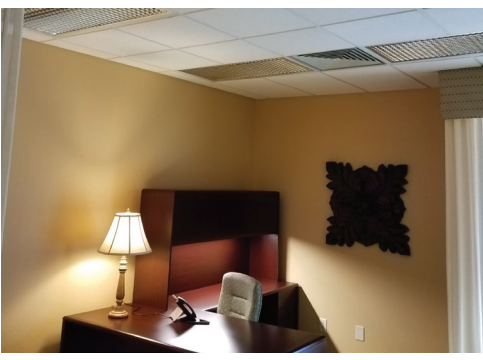

# TRANSFORM THE STARTILE

New Star Lighting's standard edge-lit StarTile provides the perfect light distribution for any application. Transform the versatile StarTile in a variety of ways including our new Recessed Frame. StarTiles are available in Surface, Grid or Flange installation with an opal polycarbonate lens and standard dimming driver.

Variety of high-quality image overlays with the option of a custom image. Image Overlay StarTiles can be configured as a standalone image or into a mural.

**NEW**  
**RECESSED KIT**

Optional Recessed Kit with Image Overlay StarTiles. Straight edge frame raises the image above the standard grid to provide aesthetic appeal.

**TUNABLE WHITE**

Tunable White StarTiles are the perfect addition to any healthcare facility, school or office space. Color temperature ranges from 3000°K-6000°K.

**LOUVER STARTILE**

Standard StarTile is paired with a Specular Polystyrene Louver to provide a glare-free environment perfect for the office, lobby or retirement facility.