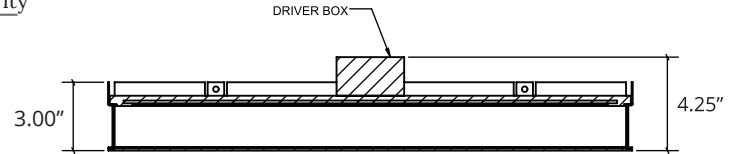

SERIES	MOUNTING	SIZE		CONFIGURATION	IMAGE
AG	G		M		
	G = Grid	14 = 1x4 22 = 2x2 24 = 2x4		X Y Z X = Number of StarTiles per Mural Y = Number of StarTiles (Length) Z = Number of StarTiles (Width)	VMD = Moon Drops© VBL = Bridge of Light© VSP = Sacred Passages - Balance© VIM = Infinite Moments© VSG = Sea Garden© VTP = Touching Petals©
	*Contact factory for custom installations	*Nominal Size. Dimensional Data on Page 2		* Configuration Example on Page 2. Custom configurations and shapes available, consult factory. Images may need to be edited based on layout.	* Image options on Page 3

VARA KAMIN'S IMPRESSIONS OF LIGHT[®], INC. STARTILES

AGG14/AGG22/AGG24

DIMENSIONAL DATA

Dimensions based on standard Grid (15/16"). Must have 4.5" ceiling clearance.

SERIES	IMAGE SIZE	FRAME SIZE	STARTILE SIZE (without Driver Box)	TOTAL HEIGHT
AGG14	11.75" x 47.75"	11.79" x 47.79" x 3.00"	11.81" x 47.75" x 0.56"	4.25"
AGG22	23.75" x 23.75"	23.79" x 23.79" x 3.00"	23.62" x 23.62" x 0.56"	4.25"
AGG24	23.75" x 47.75"	23.79" x 47.79" x 3.00"	23.62" x 47.62" x .056"	4.25"