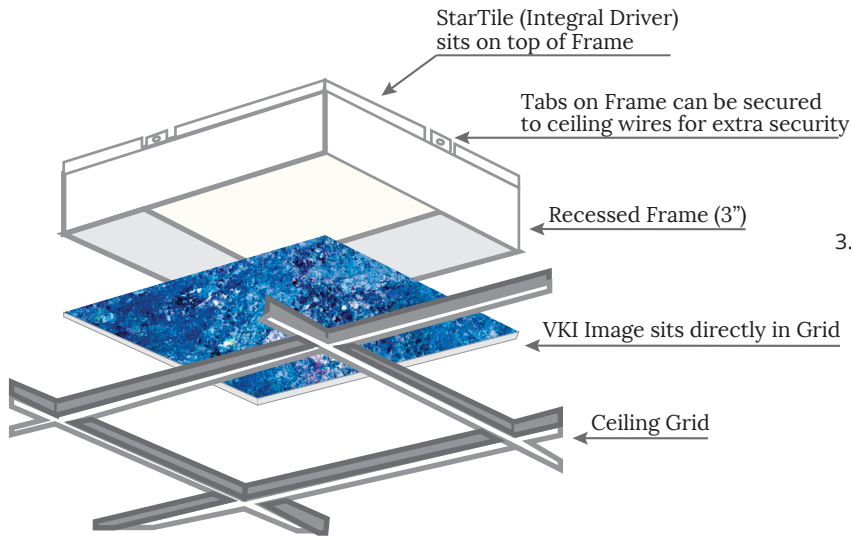

RECESSED FRAME: Straight edge Recessed Frame illuminates the Image by raising the StarTile 3-inches (standard) above standard (15/16") grid ceiling. Frame is available in 20 gauge cold rolled steel (standard) in a white powder coat finish, unless otherwise specified.

SERIES	MOUNTING	SIZE		CONFIGURATION	IMAGE
AG	G		M		
	G = Grid	14 = 1x4 22 = 2x2 24 = 2x4		X Y Z X = Number of StarTiles per Mural Y = Number of StarTiles (Length) Z = Number of StarTiles (Width)	VMD = Moon Drops© VBL = Bridge of Light© VSP = Sacred Passages - Balance© VIM = Infinite Moments© VSG = Sea Garden© VTP = Touching Petals©
	*Contact factory for custom installations	*Nominal Size. Dimensional Data on Page 2		* Configuration Example on Page 2. Custom configurations and shapes available, consult factory. Images may need to be edited based on layout.	* Image options on Page 3

VOLTAGE	LAMP TYPE	OPTIONS
	42	

12 = 120V
27 = 270V
UN = Universal (120V-277V)

42 = 4200°K

EQ = Earthquake Clips
EL1 = Emerg. Batt Low (Remote)
DM1 = 0-10V dimming with 1-100% range

Notes:
Specifications and Dimensions are subject to change without notice.
For additional options and dimensional details please consult your New Star Lighting

VARA KAMIN'S IMPRESSIONS OF LIGHT[®], INC. STARTILES

AGG14/AGG22/AGG24

DIMENSIONAL DATA

Dimensions based on standard Grid (15/16"). Must have 4.5" ceiling clearance.

SERIES	IMAGE SIZE	FRAME SIZE	STARTILE SIZE (without Driver Box)	TOTAL HEIGHT
AGG14	11.75" x 47.75"	11.79" x 47.79" x 3.00"	11.81" x 47.75" x 0.56"	4.25"
AGG22	23.75" x 23.75"	23.79" x 23.79" x 3.00"	23.62" x 23.62" x 0.56"	4.25"
AGG24	23.75" x 47.75"	23.79" x 47.79" x 3.00"	23.62" x 47.62" x .056"	4.25"