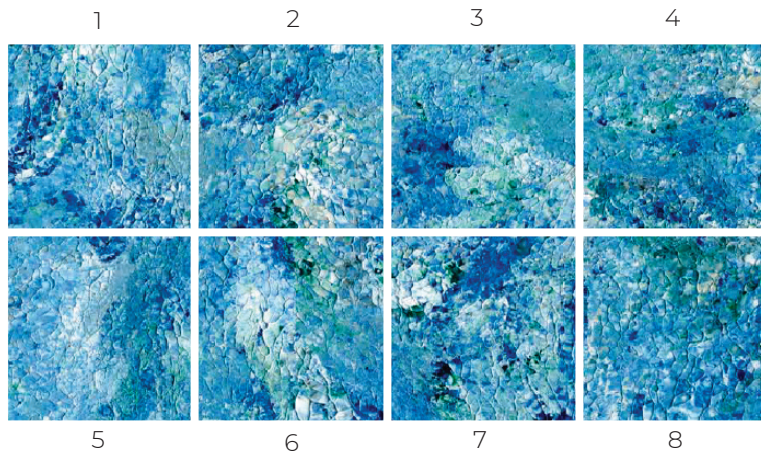

VARA KAMIN'S IMPRESSIONS OF LIGHT[®], INC. STARTILES

AGG14/AGG22/AGG24

DIMENSIONAL DATA

Dimensions based on standard Grid (15/16"). Must have 4.5" ceiling clearance.

SERIES	IMAGE SIZE	FRAME SIZE	STARTILE SIZE (without Driver Box)	TOTAL HEIGHT
AGG14	11.75" x 47.75"	11.79" x 47.79" x 3.00"	11.81" x 47.75" x 0.56"	4.25"
AGG22	23.75" x 23.75"	23.79" x 23.79" x 3.00"	23.62" x 23.62" x 0.56"	4.25"
AGG24	23.75" x 47.75"	23.79" x 47.79" x 3.00"	23.62" x 47.62" x .056"	4.25"

CONFIGURATION EXAMPLE

Order quantity based on number of murals, not StarTiles.

Example, Qty 1: AGG22-M842-VBL-UN-57 = 1 Mural with 4 StarTiles across and 2 StarTiles Down for a total of 8 StarTiles.

CONFIGURATION
8 4 2

XYZ

X = Number of StarTiles per Mural = 8

Y = Number of StarTiles (Length) = 4

Z = Number of StarTiles (Width) = 2

Notes:
Specifications and Dimensions are subject to change without notice.
For additional options and dimensional details please consult your New Star Lighting