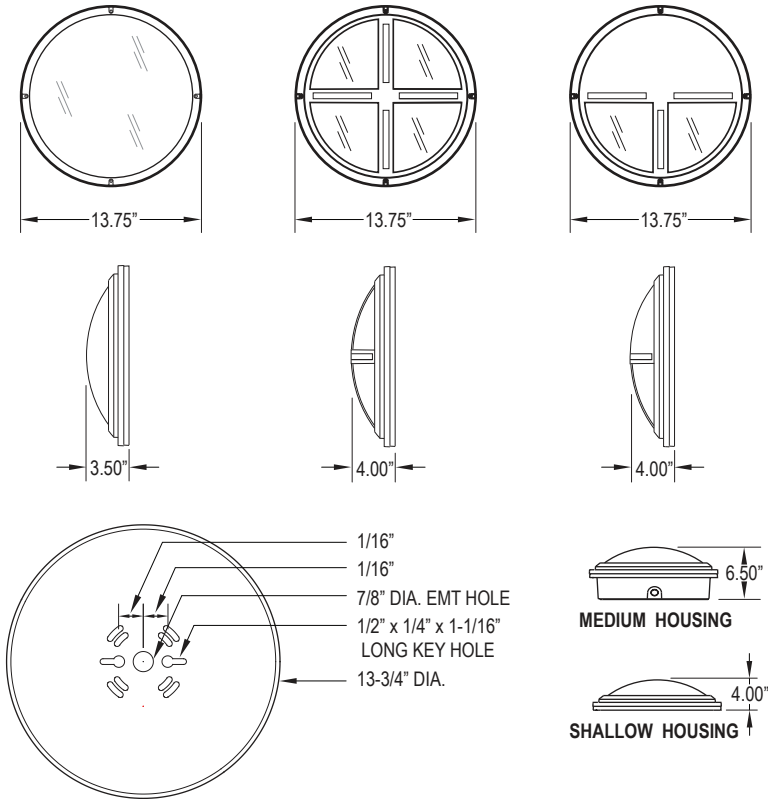

MOUNTING: J-Box knock out and level bar for quick and easy installation.

LABEL: Fixture is certified to UL standards by Intertek Testing Laboratories.

ORDERING INFORMATION

Example: NSROS-1/13Q-RC-UN-BK

SERIES	STYLE	DEPTH	# OF LAMPS	LAMP TYPE	
NSR	O = Open C = Cross E = Eyelid	S = Shallow (4.00") M = Medium (6.50") *Dimensional data on page 2.	1 = 1 Lamp 2 = 2 Lamp	If <u>1 Lamp</u> is selected choose from the below: 13 = 13W Triple Gx24q-1 13Q = 13W Quad G24q-1 18 = 18W Triple Gx24q-2 18Q = 18W Quad G24q-2 26 = 26W Triple Gx24q-3 26Q = 26W Quad G24q-3 32 = 32W Triple Gx24q-3 42 = 42W Triple Gx24q-4*	If <u>2 Lamps</u> are selected choose from the below: 13 = 13W Triple Gx24q-1 13Q = 13W Quad G24q-1 18 = 18W Triple Gx24q-2 18Q = 18W Quad G24q-2

*Only available with Medium depth

LENS	VOLTAGE	FINISH	OPTIONS
RC = Ribbed Clear Poly RF = Ribbed Opal Lens	12 = 120V 27 = 277V UN = Universal (120V-277V)	BK = Black CC = Custom Color	EM = Emergency Ballast* (Remote) AH = Allen Head screws (with center pin) TH = Torx Head screws

*Cannot use with UN voltage

NSR OPEN
(NSRO)

NSR CROSS
(NSRC)

NSR EYE LID
(NSRE)

Notes:
Specifications and Dimensions are subject to change without notice.
For additional options and dimensional details please consult your New Star Lighting Representative.

DIMENSIONAL DATA

Notes:
 Specifications and Dimensions are subject to change without notice.
 For additional options and dimensional details please consult your New Star Lighting Representative.