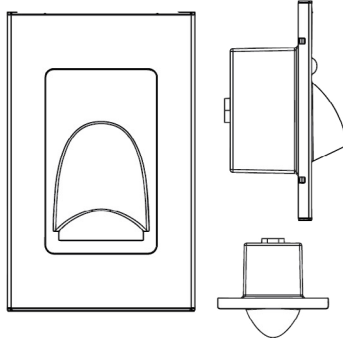

VERTICAL HOOD