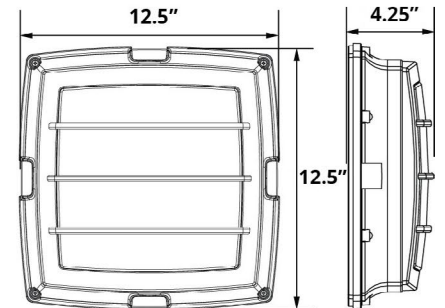

SAFEGUARD WALL PACKS

GWRO/GWRC/GWRG/GWSO/GWSC/GWSG

DIMENSIONAL DATA*

*Dimensions are subject to change without notice.

This product complies with the Buy American Act requirements. Specifications and dimensions are subject to change without notice. For additional options and dimensional details, please consult your New Star Lighting representative.