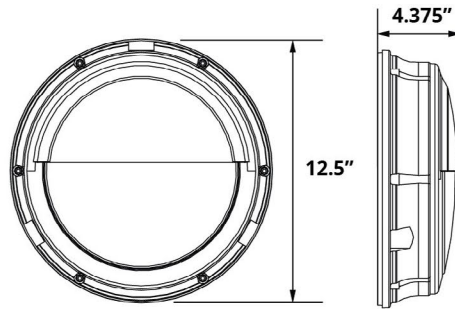

SAFEGUARD WALL PACKS

GWRO/GWRC/GWRG/GWSO/GWSC/GWSG

DIMENSIONAL DATA*

*Dimensions are subject to change without notice.

This product complies with the Buy American Act requirements. Specifications and dimensions are subject to change without notice. For additional options and dimensional details, please consult your New Star Lighting representative.