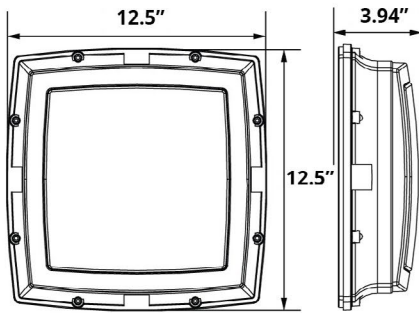

SAFEGUARD WALL PACKS

GWRO/GWRC/GWRG/GWSO/GWSC/GWSG

DIMENSIONAL DATA*

*Dimensions are subject to change without notice.

This product complies with the Buy American Act requirements. Specifications and dimensions are subject to change without notice. For additional options and dimensional details, please consult your New Star Lighting representative.