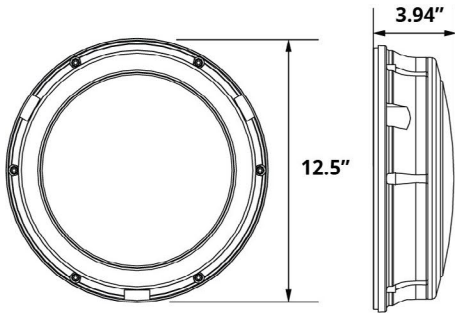

SAFEGUARD WALL PACKS

GWRO/GWRC/GWRG/GWSO/GWSC/GWSG

DIMENSIONAL DATA*

*Dimensions are subject to change without notice.

This product complies with the Buy American Act requirements. Specifications and dimensions are subject to change without notice. For additional options and dimensional details, please consult your New Star Lighting representative.