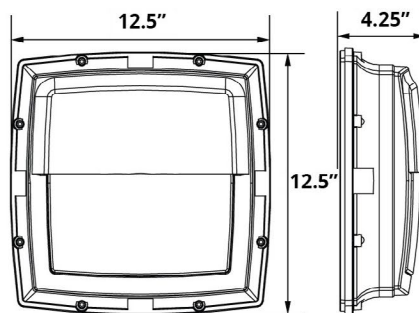

SAFEGUARD WALL PACKS

GWRO/GWRC/GWRG/GWSO/GWSC/GWSG

DIMENSIONAL DATA*

*Dimensions are subject to change without notice.

This product complies with the Buy American Act requirements. Specifications and dimensions are subject to change without notice. For additional options and dimensional details, please consult your New Star Lighting representative.