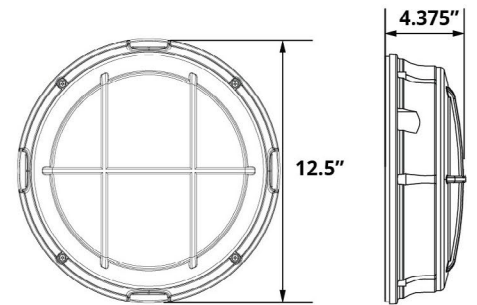

SAFEGUARD WALL PACKS

GWRO/GWRC/GWRG/GWSO/GWSC/GWSG

DIMENSIONAL DATA*

*Dimensions are subject to change without notice.

This product complies with the Buy American Act requirements. Specifications and dimensions are subject to change without notice. For additional options and dimensional details, please consult your New Star Lighting representative.