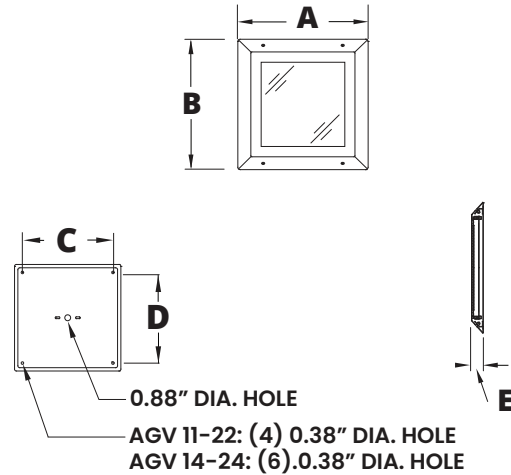

*Exclusions to the New Star Promise are gunfire and chemical reactions

DIMENSIONAL DATA

	A	B	C	D	E
AGV11	15.87"	15.87"	13.38"	13.38"	1.31"
AGV14	51.31"	15.87"	24.41"	13.38"	1.31"
AGV22	27.69"	27.9"	25.19"	25.19"	1.31"
AGV24	51.81"	27.69"	24.66"	25.19"	1.31"