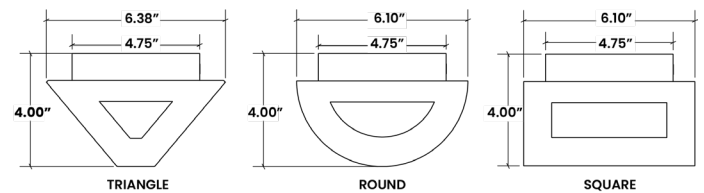

DIMENSIONAL DATA