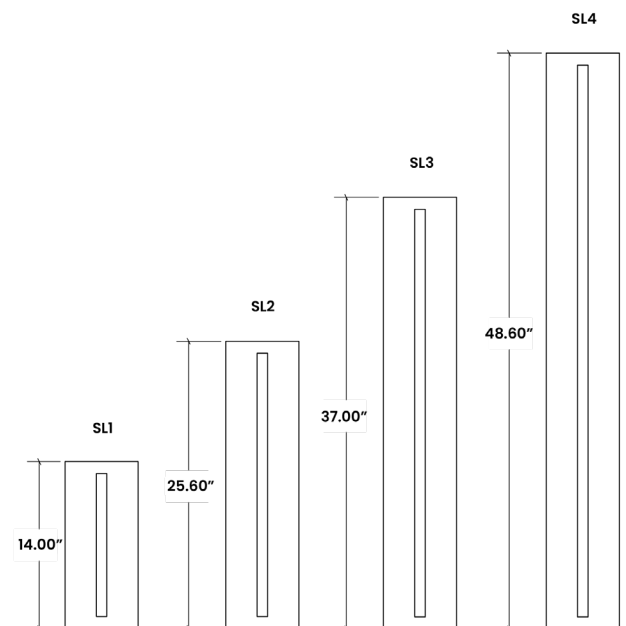

*Exclusions to the New Star Promise are gunfire and chemical reactions

DECORATIVE FACEPLATES

TETRA (TA) CUBI (CB) ORBITA (OB) DIAMANT (DA)

DIMENSIONAL DATA

PERFORMANCE DATA

*Data is with 80 CRI chip at 4000K. LEDs are frequently updated therefore values may change without notice.