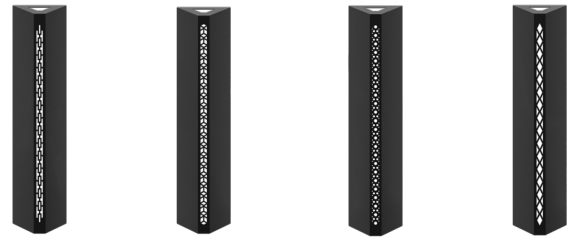

DRIVER: Standard 0-10V dimming driver with 1-100% range. Consult factory for additional options. Optional remote emergency battery; emergency battery requires a remote-mounted test switch (by others).

FASTENERS: Tamper resistant Torx® head fasteners with center pin reject.

FINISH: Durable powder coat finish available in black (standard), bronze, or matte white. Custom colors available, must specify RAL number. If stainless steel satin (HSA18) is specified, do not specify a paint finish.

INSTALLATION: Surface installation. Hardware by others.

LABEL: Fixture is tested to UL Wet Location standards by Intertek Testing Laboratory. IK10 Listed per IEC60068. This product is Made in America and complies with the Buy American Act (BAA) requirements.

The Sculpture Series is covered by our New Star Promise.

Our promise means we will repair or replace any of our High Abuse or Vandal Resistant architectural luminaires when installed according to our instructions for the life of the original installation if the fixture should fail due to physical abuse.*

*Exclusions to the New Star Promise are gunfire and chemical reactions

DECORATIVE FACEPLATES

TETRA (TA)   CUBI (CB)   ORBITA (OB)   DIAMANT (DA)