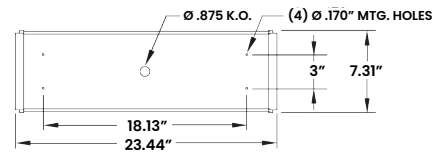

SPECIFICATIONS

CONSTRUCTION: 22-Gauge cold rolled steel internally reinforced housing.

LENS: .10" Linear prismatic frosted UV-stabilized polycarbonate lens for even light distribution.

LED: Available in select color temperatures: 2700K and 3500K with maximum 3-step MacAdam variation allowance. Minimum 80 CRI standard.

ELECTRICAL: 0-10V dimming standard.

REFLECTOR: 22-Gauge cold rolled steel in high reflective white finish.

FASTENERS: Tamper resistant Torx® head screws with center pin reject. Optional Phillips screws available. Raw unpainted fastener finish.

FINISH: White powder coat finish following multistage iron phosphate pretreatment.

INSTALLATION: Surface wall mount installation. J-Box and hardware by others.

WARRANTY: New Star Promise.

LABEL: Fixture is certified to UL standards by Intertek Testing Laboratory for Damp Locations.

DIMENSIONAL DATA

The StairWell Quick Ship Series is covered by our New Star Promise.

Our promise means we will repair or replace any of our High Abuse or Vandal-Resistant architectural luminaires when installed according to our instructions for the life of the original installation if the fixture should fail due to physical abuse*.

*Damage caused by gunfire and chemical reactions is not covered by the New Star Promise.