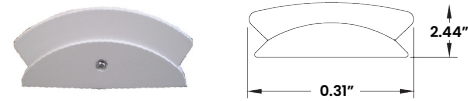

SPECIFICATIONS

CONSTRUCTION: 22-Gauge cold rolled steel internally reinforced housing.

LENS: .10" Linear prismatic frosted UV-stabilized polycarbonate lens for even light distribution.

LED: Available in select color temperatures: 2700K and 3500K with maximum 3-step MacAdam variation allowance. Minimum 80 CRI standard.

ELECTRICAL: 0-10V dimming standard.

REFLECTOR: 22-Gauge cold rolled steel in high reflective white finish.

FASTENERS: Tamper resistant Torx® head screws with center pin reject. Optional Phillips screws available. Raw unpainted fastener finish.

FINISH: White powder coat finish following multistage iron phosphate pretreatment.

INSTALLATION: Surface wall mount installation. J-Box and hardware by others.

WARRANTY: New Star Promise.

LABEL: Fixture is certified to UL standards by Intertek Testing Laboratory for Damp Locations.

DIMENSIONAL DATA

The StairWell Quick Ship Series is covered by our New Star Promise.

Our promise means we will repair or replace any of our High Abuse or Vandal-Resistant architectural luminaires when installed according to our instructions for the life of the original installation if the fixture should fail due to physical abuse*.

*Damage caused by gunfire and chemical reactions is not covered by the New Star Promise.