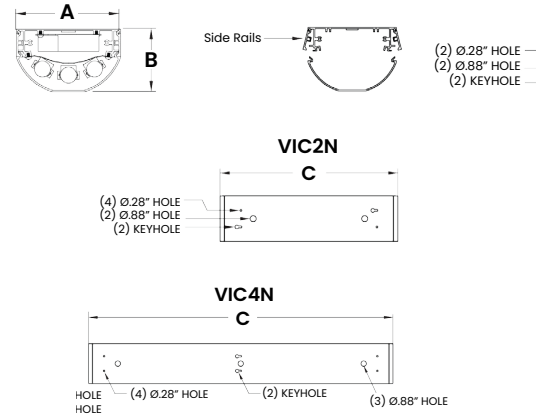

VICTORY NARROW SERIES: QUICK SHIP

SPECIFICATIONS

CONSTRUCTION: Marine grade, extruded aluminum frame with cast aluminum end caps. Includes knockouts for surface conduit and tandem mounting (field installation, hardware by others).

LENS: White polycarbonate lens. Unique swing rail design for ease of lens removal for maintenance.

LED: Available in three color temperatures 3500K, 4000K and 5000K with maximum 3-step MacAdam variation allowance. Minimum 80 CRI standard.

ELECTRICAL: 0-10V Dimming available with 1-100% and 10-100% range.

REFLECTOR: Faceted 22-gauge specular aluminum for maximum rigidity and controlled light distribution.

FASTENERS: Tamper-resistant Torx® head fasteners with center pin reject. Optional Phillips screws (3 on each side) available.

FINISH: White powder coat finish following multistage iron phosphate pretreatment.

GASKET: EPDM gasketing to prevent water and dust infiltration.

INSTALLATION: Surface wall mount installation. Hardware by others.

WARRANTY: New Star Promise.

LABEL: Fixture is certified to UL standards by Intertek Testing Laboratory for Wet Location (under covered ceiling). Optional 3G rating.

DIMENSIONAL DATA

Fixture weight varies and is dependent upon chosen specifications. Consult factory for additional information. Average weight of the VIC2N is 10lb. Average weight of the VIC4N is 15lb.

	A	B	C
VIC2N	6.50"	3.92"	25.50"
VIC4N	6.50"	3.92"	49.50"

The Victory Narrow Quick Ship Series is covered by our New Star Promise.

Our promise means we will repair or replace any of our High Abuse or Vandal-Resistant architectural luminaires when installed according to our instructions for the life of the original installation if the fixture should fail due to physical abuse*.

*Damage caused by gunfire and chemical reactions is not covered by the New Star Promise.

New Star Lighting

2225 W Pershing Rd, Chicago, IL 60609
(773) 847-1400
www.newstarlighting.com

Specifications and dimensions are subject to change without notice. For additional options and dimensional details, please consult your New Star Lighting representative.

© 2025, New Star Lighting. All rights reserved. Unauthorized duplication or distribution is prohibited.