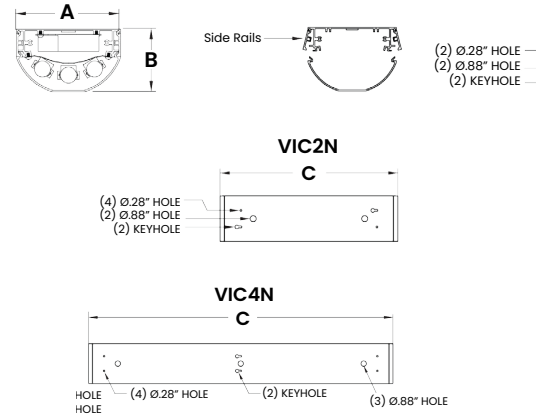

VICTORY NARROW SERIES: QUICK SHIP

SPECIFICATIONS

CONSTRUCTION: Marine grade, extruded aluminum frame with cast aluminum end caps. Includes knockouts for surface conduit and tandem mounting (field installation, hardware by others).

LENS: White polycarbonate lens. Unique swing rail design for ease of lens removal for maintenance.

LED: Available in three color temperatures 3500K, 4000K and 5000K with maximum 3-step MacAdam variation allowance. Minimum 80 CRI standard.

ELECTRICAL: 0-10V Dimming available with 1-100% and 10-100% range.

REFLECTOR: Faceted 22-gauge specular aluminum for maximum rigidity and controlled light distribution.

FASTENERS: Tamper-resistant Torx® head fasteners with center pin reject. Optional Phillips screws (3 on each side) available.

FINISH: White powder coat finish following multistage iron phosphate pretreatment.

GASKET: EPDM gasketing to prevent water and dust infiltration.

INSTALLATION: Surface wall mount installation. Hardware by others.

WARRANTY: New Star Promise.

LABEL: Fixture is certified to UL standards by Intertek Testing Laboratory for Wet Location (under covered ceiling). Optional 3G rating.

DIMENSIONAL DATA

Fixture weight varies and is dependent upon chosen specifications. Consult factory for additional information. Average weight of the VIC2N is 10lb. Average weight of the VIC4N is 15lb.

	A	B	C
VIC2N	6.50"	3.92"	25.50"
VIC4N	6.50"	3.92"	49.50"

The Victory Narrow QS Series is covered by our New Star Promise.

Our promise means we will repair or replace any of our High Abuse or Vandal Resistant architectural luminaires when installed according to our instructions for the life of the original installation if the fixture should fail due to physical abuse.*

*Exclusions to the New Star Promise are gunfire and chemical reactions

New Star Lighting

2225 W Pershing Rd, Chicago, IL 60609
(773) 847-1400
www.newstarlighting.com

Specifications and dimensions are subject to change without notice. For additional options and dimensional details, please consult your New Star Lighting representative.

© 2024, New Star Lighting. All rights reserved. Unauthorized duplication or distribution is prohibited.