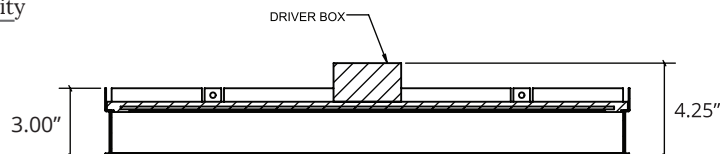

SERIES	MOUNTING	SIZE		CONFIGURATION	IMAGE
AG	G		M		
	G = Grid	14 = 1x4 22 = 2x2 24 = 2x4		X Y Z X = Number of StarTiles per Mural Y = Number of StarTiles (Length) Z = Number of StarTiles (Width)	VMD = Moon Drops© VBL = Bridge of Light© VSP = Sacred Passages - Balance© VIM = Infinite Moments© VSG = Sea Garden© VTP = Touching Petals©
	*Contact factory for custom installations			* Configuration Example on Page 2. Custom configurations and shapes available, consult factory. Images may need to be edited based on layout.	* Image options on Page 3
		*Nominal Size. Dimensional Data on Page 2			

VARA KAMIN'S IMPRESSIONS OF LIGHT[®], INC. STARTILES

AGG14/AGG22/AGG24

DIMENSIONAL DATA

Dimensions based on standard Grid (15/16"). Must have 4.5" ceiling clearance.

SERIES	IMAGE SIZE	FRAME SIZE	STARTILE SIZE (without Driver Box)	TOTAL HEIGHT
AGG14	11.75" x 47.75"	11.79" x 47.79" x 3.00"	11.81" x 47.75" x 0.56"	4.25"
AGG22	23.75" x 23.75"	23.79" x 23.79" x 3.00"	23.62" x 23.62" x 0.56"	4.25"
AGG24	23.75" x 47.75"	23.79" x 47.79" x 3.00"	23.62" x 47.62" x .056"	4.25"