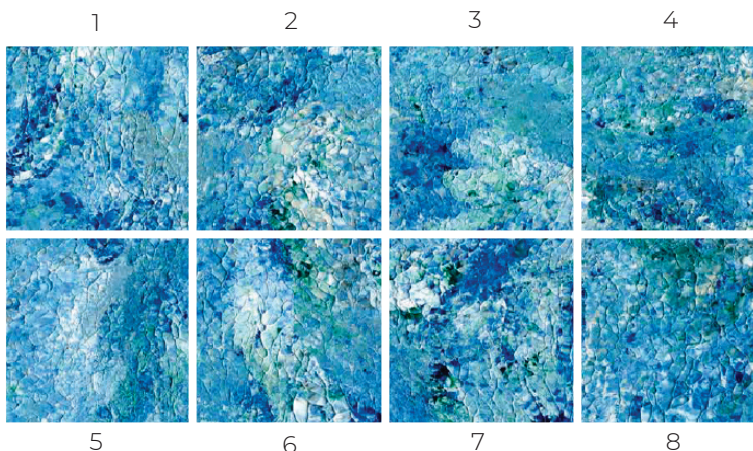

VARA KAMIN'S IMPRESSIONS OF LIGHT[®], INC. STARTILES

AGG14/AGG22/AGG24

DIMENSIONAL DATA

Dimensions based on standard Grid (15/16"). Must have 4.5" ceiling clearance.

SERIES	IMAGE SIZE	FRAME SIZE	STARTILE SIZE (without Driver Box)	TOTAL HEIGHT
AGG14	11.75" x 47.75"	11.79" x 47.79" x 3.00"	11.81" x 47.75" x 0.56"	4.25"
AGG22	23.75" x 23.75"	23.79" x 23.79" x 3.00"	23.62" x 23.62" x 0.56"	4.25"
AGG24	23.75" x 47.75"	23.79" x 47.79" x 3.00"	23.62" x 47.62" x .056"	4.25"

CONFIGURATION EXAMPLE

Order quantity based on number of murals, not StarTiles.

Example, Qty 1: AGG22-M842-VBL-UN-57 = 1 Mural with 4 StarTiles across and 2 StarTiles Down for a total of 8 StarTiles.

CONFIGURATION
8 4 2

XYZ

X = Number of StarTiles per Mural = 8

Y = Number of StarTiles (Length) = 4

Z = Number of StarTiles (Width) = 2

Notes:
Specifications and Dimensions are subject to change without notice.
For additional options and dimensional details please consult your New Star Lighting