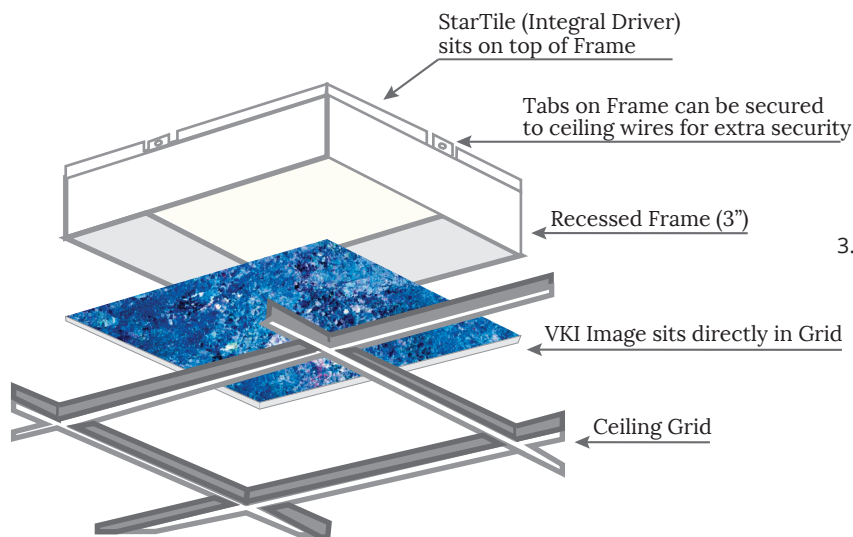

RECESSED FRAME: Straight edge Recessed Frame illuminates the Image by raising the StarTile 3-inches (standard) above standard (15/16") grid ceiling. Frame is available in 20 gauge cold rolled steel (standard) in a white powder coat finish, unless otherwise specified.

SERIES	MOUNTING	SIZE		CONFIGURATION	IMAGE
AG	G		M		
	G = Grid	14 = 1x4 22 = 2x2 24 = 2x4		X Y Z X = Number of StarTiles per Mural Y = Number of StarTiles (Length) Z = Number of StarTiles (Width)	VMD = Moon Drops© VBL = Bridge of Light© VSP = Sacred Passages - Balance© VIM = Infinite Moments© VSG = Sea Garden© VTP = Touching Petals©
	*Contact factory for custom installations			* Configuration Example on Page 2. Custom configurations and shapes available, consult factory. Images may need to be edited based on layout.	* Image options on Page 3
		*Nominal Size. Dimensional Data on Page 2			

VOLTAGE	COLOR TEMP.	OPTIONS
	40	

12 = 120V
27 = 270V
UN = Universal (120V-277V)

40 = 4000°K

EQ = Earthquake Clips
EL1 = Emerg. Batt Low (Remote)
DM1 = 0-10V dimming with 1-100% range

Notes:
Specifications and Dimensions are subject to change without notice.
For additional options and dimensional details please consult your New Star Lighting

VARA KAMIN'S IMPRESSIONS OF LIGHT[®], INC. STARTILES

AGG14/AGG22/AGG24

DIMENSIONAL DATA

Dimensions based on standard Grid (15/16"). Must have 4.5" ceiling clearance.

SERIES	IMAGE SIZE	FRAME SIZE	STARTILE SIZE (without Driver Box)	TOTAL HEIGHT
AGG14	11.75" x 47.75"	11.79" x 47.79" x 3.00"	11.81" x 47.75" x 0.56"	4.25"
AGG22	23.75" x 23.75"	23.79" x 23.79" x 3.00"	23.62" x 23.62" x 0.56"	4.25"
AGG24	23.75" x 47.75"	23.79" x 47.79" x 3.00"	23.62" x 47.62" x .056"	4.25"